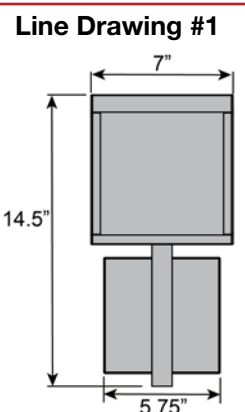

Toll Free 800-828-5483 • www.AccessLighting.com

14410 Myford Road, Irvine, CA 92606
The information provided is subject to change without notice. ©2020 Access Lighting Corporation. All Rights Reserved
Rev. 202004 Filename: 20080LED-SG_SDG.pdf