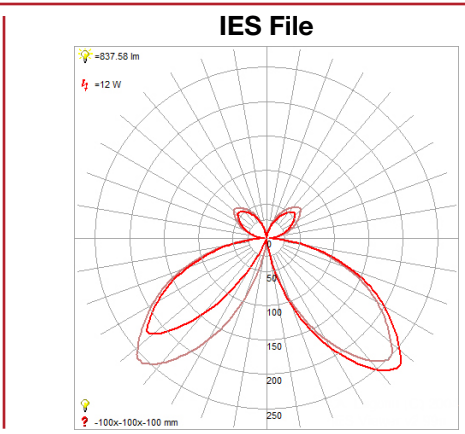

Toll Free 800-828-5483 • www.AccessLighting.com

14410 Myford Road, Irvine, CA 92606
The information provided is subject to change without notice. ©2020 Access Lighting Corporation. All Rights Reserved
Rev. 202004 Filename: 20080LED-SG_SDG.pdf