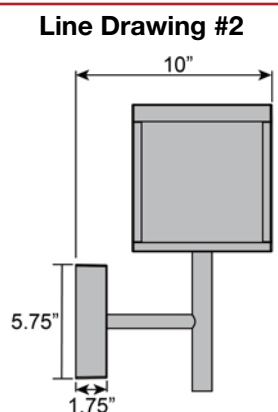

Toll Free 800-828-5483 • www.AccessLighting.com

14410 Myford Road, Irvine, CA 92606
The information provided is subject to change without notice. ©2020 Access Lighting Corporation. All Rights Reserved
Rev. 202004 Filename: 20080LED-SG_SDG.pdf