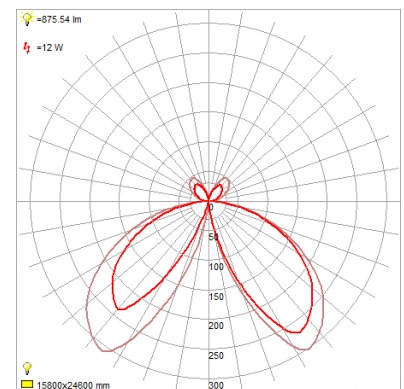

Product Dimensions

Fixture	Canopy
Length :: N/A	Length :: 1.75"
Width :: 7"	Width :: 5.75"
Diameter :: N/A	Diameter :: N/A
Extension :: 10"	Height :: 5.75"
Height :: 22"	
Overall Height :: N/A	

Technical Specifications

Photometrics

CCT :: 3000
 CRI :: 90
 Wattage :: 13w
 Nominal Lumens :: 1400Lm
 Delivered Lumens :: N/A

Recommended Dimmers

0

Additional Items :: Marine Grade

Line Drawing #1

Line Drawing #2

IES File