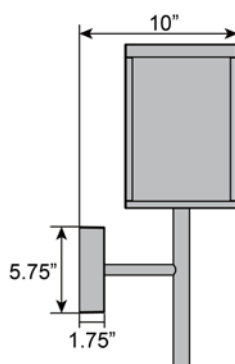

Product Dimensions

Fixture	Canopy
Length :: N/A	Length :: 1.75"
Width :: 7"	Width :: 5.75"
Diameter :: N/A	Diameter :: N/A
Extension :: 10"	Height :: 5.75"
Height :: 22"	
Overall Height :: N/A	

Technical Specifications

Photometrics

CCT :: 3000
 CRI :: 90
 Wattage :: 13w
 Nominal Lumens :: 1400Lm
 Delivered Lumens :: N/A

Recommended Dimmers

0

Additional Items :: Marine Grade

Line Drawing #1

Line Drawing #2

IES File