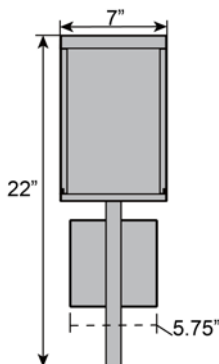

Product Dimensions

Fixture	Canopy
Length :: N/A	Length :: 1.75"
Width :: 7"	Width :: 5.75"
Diameter :: N/A	Diameter :: N/A
Extension :: 10"	Height :: 5.75"
Height :: 22"	
Overall Height :: N/A	

Technical Specifications

Photometrics

CCT :: 3000
 CRI :: 90
 Wattage :: 13w
 Nominal Lumens :: 1400Lm
 Delivered Lumens :: N/A

Recommended Dimmers

0

Additional Items :: Marine Grade

Line Drawing #1

Line Drawing #2

IES File