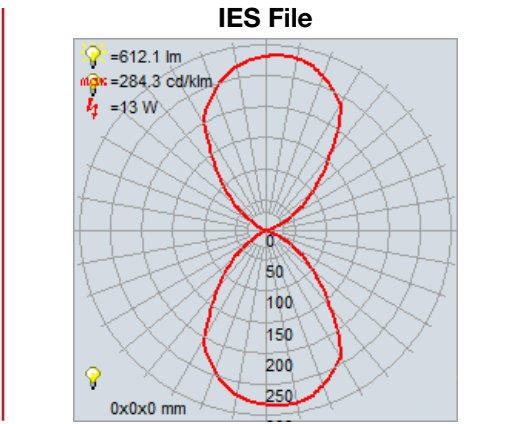

Toll Free 800-828-5483 • www.AccessLighting.com

14410 Myford Road, Irvine, CA 92606
The information provided is subject to change without notice. ©2020 Access Lighting Corporation. All Rights Reserved
Rev. 202004 File name: 20120LEDDMG-SAT.pdf