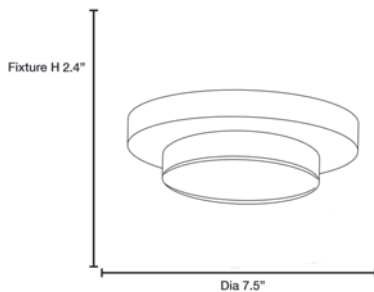

Model No :: **20805LEDD-SAT/ACR-27K**
Name :: Link Plus

Project Name :: _____
Location :: _____
Type :: _____
Quantity :: _____
Notes :: _____

Product Information

Product ID :: 20805
UPC Code :: 641594228410
Mounting Type :: Ceiling
Finish :: 0
Diffuser :: 0
Alt. Finishes ::
Alt. Diffusers ::

Product Dimensions

Fixture		Canopy	
Length ::	0	Length ::	0
Width ::	0	Width ::	0
Diameter ::	7.5	Diameter ::	0
Extension ::	0	Height ::	0
Height ::	2.5		
Overall Height ::	0		

Technical Specifications

Qualifications	Specifications	Photometrics	Recommended Dimmers
Location Rating :: Damp	Frame Material :: Aluminum	CCT :: 2700 K	
Certification :: N/A	Diffuser Material :: Acrylic	CRI ::	
IES File ::	Voltage :: 120v	Wattage :: 12 W	
JA8 Compliant :: No	Lamping Type :: LED SSL (DLED)	Nominal Lumens ::	
Energy Star :: No	Lamping Base :: SSL	Delivered Lumens ::	
ADA Compliant :: No	Lamp Quantity :: 1	Additional Items :: 0	
Marine Grade :: No	Lamp Wattage :: 12 W		
Emergency Lighting :: No	Total Wattage :: 12 W		
Warranty :: 1 Year Limited	Lamps Included :: Yes		
	J-Box Type :: Standard		

Line Drawing #1

Line Drawing #2

Image Not Available

IES File

Image Not Available

Toll Free 800-828-5483 • www.AccessLighting.com

14410 Myford Road, Irvine, CA 92606

The information provided is subject to change without notice. ©2020 Access Lighting Corporation. All Rights Reserved
Rev. 202105 Filename:: 20805LEDD-SAT_ACR-27K.pdf