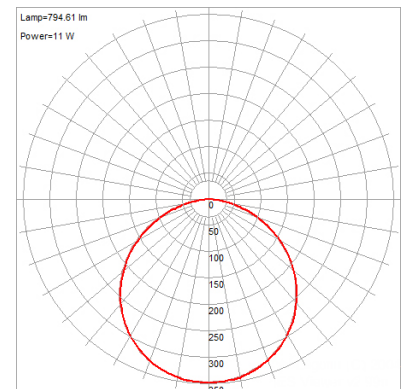

Product Dimensions

Fixture	Canopy
Length :: 5.5"	Length :: N/A
Width :: 5.5"	Width :: N/A
Diameter :: N/A	Diameter :: N/A
Extension :: N/A	Height :: N/A
Height :: 0.5"	
Overall Height :: N/A	

Technical Specifications

Photometrics

CCT :: 3000
 CRI :: 90
 Wattage :: 12w
 Nominal Lumens :: 800Lm
 Delivered Lumens :: 794Lm

Recommended Dimmers

(ELV) LUTRON Caseta PD - 6WCL; (ELV) LUTRON Maestro CL MACL-153M; (ELV) LUTRON Maestro MRF2-6CL; (TRIAC) LUTRON Diva DVCL-153P

Additional Items :: Requires a standard 4 inch Junction Box

Line Drawing #1

Line Drawing #2

Image Not Available

IES File

Toll Free 800-828-5483 • www.AccessLighting.com

14410 Myford Road, Irvine, CA 92606

The information provided is subject to change without notice. ©2020 Access Lighting Corporation. All Rights Reserved
 Rev. 202004 Filename:: 20813LEDD-WH_ACR.pdf