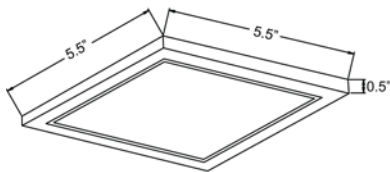

Product Dimensions

Fixture	Canopy
Length :: 5.5"	Length :: N/A
Width :: 5.5"	Width :: N/A
Diameter :: N/A	Diameter :: N/A
Extension :: N/A	Height :: N/A
Height :: 0.5"	
Overall Height :: N/A	

Technical Specifications

Photometrics

CCT :: 3000
 CRI :: 90
 Wattage :: 12w
 Nominal Lumens :: 800Lm
 Delivered Lumens :: 794Lm

Recommended Dimmers

(ELV) LUTRON Caseta PD - 6WCL; (ELV) LUTRON Maestro CL MACL-153M; (ELV) LUTRON Maestro MRF2-6CL; (TRIAC) LUTRON Diva DVCL-153P

Additional Items :: Requires a standard 4 inch Junction Box

Line Drawing #1

Line Drawing #2

Image Not Available

IES File

Toll Free 800-828-5483 • www.AccessLighting.com

14410 Myford Road, Irvine, CA 92606

The information provided is subject to change without notice. ©2020 Access Lighting Corporation. All Rights Reserved
 Rev. 202004 Filename:: 20813LEDD-WH_ACR.pdf