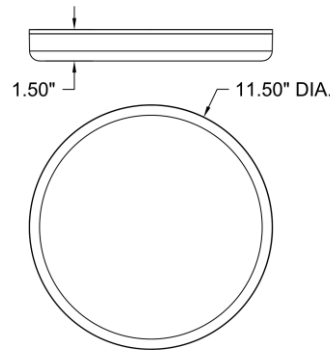

FIXTURE	BACKPLATE / CANOPY
Length:	Length
Width:	Width:
Diameter 11.5"	Diameter:
Height: 1.5"	Height:
Extension:	
Overall Height:	

TECHNICAL SPECIFICATIONS

SPECIFICATIONS

Frame Material: Acrylic
Diffuser Material: N/A
Lamping Type: SSL (Dedicated LED) Jbox: Standard
Lamping Base: SSL Lamp Wattage: 25 W
Lamp Quantity: 1 Total Wattage: 25 W
Voltage: 120v Lamps Included: Yes

IES FILE

In addition to Access Lighting's purchase and warranty terms and conditions, by signing below or placing an order, you agree that you are authorized to bind the entity placing any order and acknowledge the following: All of sizes and measurements are approximate and all images are for illustrative purposes only. In the event of an inconsistency, the "Product Measurements" section controls. There also may be slight differences in the colors and designs compared to the displayed and printed images.