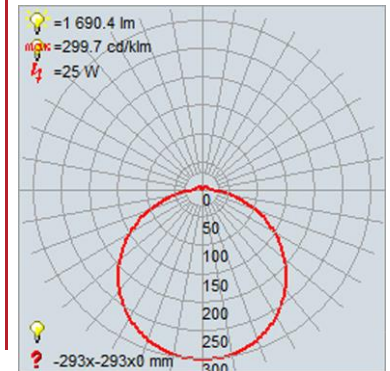

IES FILE

In addition to Access Lighting's purchase and warranty terms and conditions, by signing below or placing an order, you agree that you are authorized to bind the entity placing any order and acknowledge the following: All of sizes and measurements are approximate and all images are for illustrative purposes only. In the event of an inconsistency, the "Product Measurements" section controls. There also may be slight differences in the colors and designs compared to the displayed and printed images.

Signature: _____

Print Name _____ Date: _____

Toll Free 800-828-5483 www.AccessLighting.com

14410 Myford Road, Irvine, CA 92606

The information is subject to change without notice.

1/7/2023

20866LEDDCS-WH_ACR.pdf

access
LIGHTING