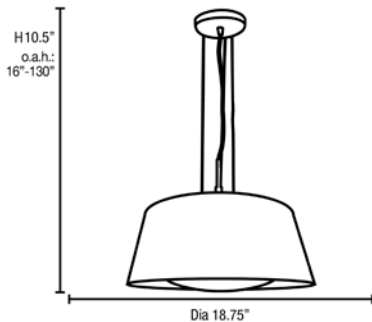

Model No :: **23765-GWH**
 Name :: SoHo

Project Name :: _____
 Location :: _____
 Type :: _____
 Quantity :: _____
 Notes :: _____

Product Information

Product ID :: 23765
 UPC Code :: 641594182590
 Mounting Type :: Ceiling
 Finish :: Glossy White (GWH)
 Diffuser :: 0
 Alt. Finishes :: Brushed Silver (BSL); Glossy White (GWH); Rice (RIC)
 Alt. Diffusers :: 0

Product Dimensions

Fixture	Canopy
Length :: N/A	Length :: N/A
Width :: N/A	Width :: N/A
Diameter :: 18.75"	Diameter :: N/A
Extension :: N/A	Height :: N/A
Height :: 7.5"	
Overall Height :: 9-130.5"	

Technical Specifications

Qualifications	Specifications	Photometrics	Recommended Dimmers
Location Rating :: Dry	Frame Material :: Metal	CCT :: 2700	(TRIAC) Any Standard Dimmer
Certification :: ETL Listed (US/Canada)	Diffuser Material :: 0	CRI :: N/A	
IES File ::	Voltage :: 120v	Wattage :: 180w	
JA8 Compliant :: No	Lamping Type :: Incandescent	Nominal Lumens :: 2400Lm	
Energy Star :: No	Lamping Base :: E-26	Delivered Lumens :: N/A	
ADA Compliant :: No	Lamp Quantity :: 3		
Marine Grade :: No	Lamp Wattage :: 60 W		
Emergency Lighting :: No	Total Wattage :: 180w		
Warranty :: 1 Year Limited	Lamps Included :: No		
	J-Box Type :: Standard		
Additional Items :: Only Limited Quantities Available			

Line Drawing #1 Line Drawing #2 IES File

Image Not Available

Image Not Available

Toll Free 800-828-5483 • www.AccessLighting.com

14410 Myford Road, Irvine, CA 92606

The information provided is subject to change without notice. ©2020 Access Lighting Corporation. All Rights Reserved
 Rev. 202004 Filename:: 23765-GWH.pdf