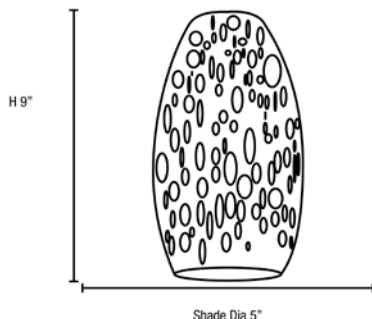

Product Dimensions

Fixture	Canopy
Length :: N/A	Length :: N/A
Width :: N/A	Width :: N/A
Diameter :: N/A	Diameter :: N/A
Extension :: N/A	Height :: 1.25"
Height :: 9"	
Overall Height :: 11-150"	

Technical Specifications

Photometrics

CCT :: 2700
 CRI :: N/A
 Wattage :: 100w
 Nominal Lumens :: 1600Lm
 Delivered Lumens :: N/A

Recommended Dimmers

(TRIAC) Any Standard Dimmer

Additional Items :: 0

Line Drawing #1

Line Drawing #2