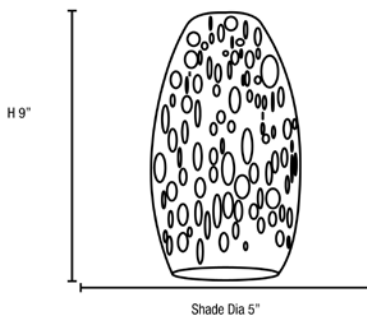

Line Drawing #1

Line Drawing #2

Image Not Available

IES File

Image Not Available

Toll Free 800-828-5483 • www.AccessLighting.com

14410 Myford Road, Irvine, CA 92606

The information provided is subject to change without notice. ©2020 Access Lighting Corporation. All Rights Reserved
Rev. 202004 Filename:: 28012-1R-BS_ICA.pdf