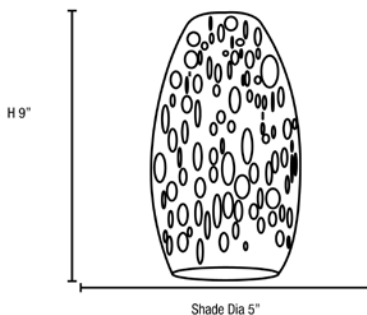

Line Drawing #1

Line Drawing #2

Image Not Available

IES File

Image Not Available

Toll Free 800-828-5483 • www.AccessLighting.com

14410 Myford Road, Irvine, CA 92606

The information provided is subject to change without notice. ©2020 Access Lighting Corporation. All Rights Reserved
Rev. 202004 Filename:: 28012-3R-BS_ICA.pdf