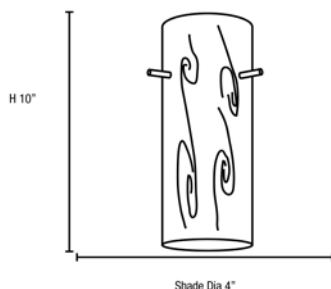

Line Drawing #2

Image Not Available

IES File

Image Not Available

Toll Free 800-828-5483 • www.AccessLighting.com

14410 Myford Road, Irvine, CA 92606

The information provided is subject to change without notice. ©2020 Access Lighting Corporation. All Rights Reserved
Rev. 202004 Filename: 28030-3C-BS_OPL.pdf