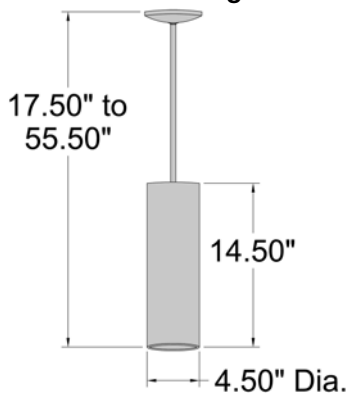

Technical Specifications

Qualifications	Specifications	Photometrics	Recommended Dimmers
Location Rating :: Damp	Frame Material :: 0	CCT :: 3000	(ELV) LUTRON Skylark SELV-300P; (MLV) COOPER Aspire 9530SW; (TRIAC) LEGRAND Titan CD703-PW
Certification :: UL Listed (US/Canada)	Diffuser Material :: 0	CRI :: 90	
IES File ::	Voltage :: 120v	Wattage :: 10w	
JA8 Compliant :: Yes	Lamping Type :: Replaceable LED	Nominal Lumens :: 800Lm	
Energy Star :: No	Lamping Base :: E-26	Delivered Lumens :: N/A	
ADA Compliant :: No	Lamp Quantity :: 1	Additional Items :: 0	
Marine Grade :: No	Lamp Wattage :: 10 W		
Emergency Lighting :: No	Total Wattage :: 10w		
Warranty :: 1 Year Limited	Lamps Included :: Yes		
	J-Box Type :: Standard		

Line Drawing #1

Line Drawing #2