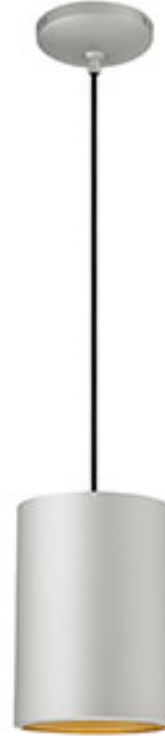

Stock Code: **29006-SAT-C**

Collection: Pilson XL

PRODUCT INFORMATION

Base: 29006 (Cord) Parent: 29006
Mounting Type: Ceiling UPC: 641594248210
Finish: Satin
Diffuser: N/A

PRODUCT MEASUREMENTS

FIXTURE	BACKPLATE / CANOPY
Length:	Length
Width:	Width:
Diameter 6"	Diameter:
Height: 6.5"	Height:
Extension:	
Overall Height: 11.5-128"	

TECHNICAL SPECIFICATIONS

SPECIFICATIONS

Frame Material: Steel
Diffuser Material: Steel
Lamping Type: N/A Jbox: Standard
Lamping Base: E-26 Lamp Wattage: 60 W
Lamp Quantity: 1 Total Wattage: 60 W
Voltage: 120v Lamps Included: No

Additional Notes:
10 feet of black cord included

Project Name: _____

Location: _____

Type: _____

Quantity: _____

Notes: _____

LINE DRAWING

IES FILE