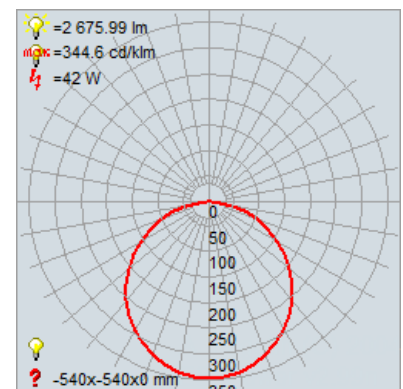

Product Dimensions

Fixture	Canopy
Length :: 0	Length :: 0
Width :: 0	Width :: 0
Diameter :: 23.75"	Diameter :: 23.75"
Extension :: 0	Height :: 0
Height :: 3.25"	
Overall Height :: 0	

Technical Specifications

Photometrics

CCT :: 3000
 CRI :: 90
 Wattage :: 40w
 Nominal Lumens :: 4000Lm
 Delivered Lumens :: 2676Lm

Recommended Dimmers

(ELV) LEVITON Decora DSE06-10Z; (ELV) LUTRON Maestro MAELV-600; (TRIAC) LEVITON Decora Sureslide 6674; (TRIAC) LUTRON Diva DVCL-153P; (TRIAC) LUTRON Skylark CL SCL-153 or SCL-153P

Additional Items :: 0

Line Drawing #1

Image Not Available

Line Drawing #2

Image Not Available

IES File

Toll Free 800-828-5483 • www.AccessLighting.com

14410 Myford Road, Irvine, CA 92606