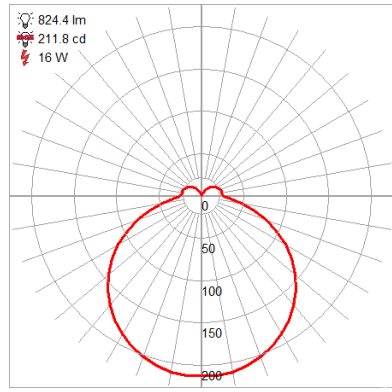

Product Dimensions

Fixture	Canopy
Length :: N/A	Length :: N/A
Width :: N/A	Width :: N/A
Diameter :: 13.75"	Diameter :: 13.75"
Extension :: N/A	Height :: N/A
Height :: 4"	
Overall Height :: N/A	

Technical Specifications

Photometrics

CCT :: 3000
 CRI :: 90
 Wattage :: 16w
 Nominal Lumens :: 1600Lm
 Delivered Lumens :: 824Lm

Recommended Dimmers

(ELV) LEVITON Decora DSE06-10Z; (ELV) LUTRON Maestro MAELV-600; (TRIAC) LEVITON Decora Sureslide 6674; (TRIAC) LUTRON Diva DVCL-153P; (TRIAC) LUTRON Skylark CL SCL-153 or SCL-153P

Additional Items :: 0

Line Drawing #1
13.75" Dia.

Line Drawing #2

IES File

Toll Free 800-828-5483 • www.AccessLighting.com

14410 Myford Road, Irvine, CA 92606

The information provided is subject to change without notice. ©2020 Access Lighting Corporation. All Rights Reserved
 Rev. 202004 Filename: 49990LEDD-SAT_ACR.pdf