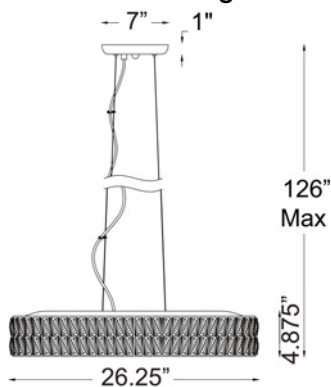

Product Dimensions

Fixture		Canopy
Length :: 26.25"		Length :: 4.5"
Width :: 9"		Width :: 7"
Diameter :: N/A		Diameter :: N/A
Extension :: N/A		Height :: N/A
Height :: 8.5"		
Overall Height :: 10-126"		

Specifications

Frame Material :: Stainless Steel
 Diffuser Material :: Glass
 Voltage :: 120v
 Lamping Type :: Dedicated LED
 Lamping Base :: SSL
 Lamp Quantity :: 1
 Lamp Wattage :: 25 W
 Total Wattage :: 25w
 Lamps Included :: Yes
 J-Box Type :: Standard

Photometrics

CCT :: 3000
 CRI :: 80
 Wattage :: 25w
 Nominal Lumens :: 2250Lm
 Delivered Lumens :: N/A

Recommended Dimmers

(ELV) LUTRON Maestro CL
 MACL-153M; (ELV) LUTRON
 Skylark Contour CTCL-153P;
 (TRIAC) LEVITON Surslide 6631;
 (TRIAC) LUTRON Diva DVCL-
 153P; (TRIAC) LUTRON Skylark
 CL SCL-153 or SCL-153P

Additional Items :: 0

Line Drawing #1

Line Drawing #2

IES File

Image
 Not Available

Toll Free 800-828-5483 • www.AccessLighting.com

14410 Myford Road, Irvine, CA 92606

The information provided is subject to change without notice. ©2020 Access Lighting Corporation. All Rights Reserved
 Rev. 202004 Filename:: 62360LEDD-CH_CRY.pdf