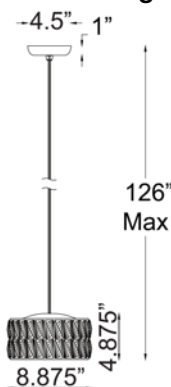

Product Dimensions

Fixture		Canopy
Length :: 26.25"		Length :: 4.5"
Width :: 9"		Width :: 7"
Diameter :: N/A		Diameter :: N/A
Extension :: N/A		Height :: N/A
Height :: 8.5"		
Overall Height :: 10-126"		

Specifications

Frame Material :: Stainless Steel
 Diffuser Material :: Glass
 Voltage :: 120v
 Lamping Type :: Dedicated LED
 Lamping Base :: SSL
 Lamp Quantity :: 1
 Lamp Wattage :: 25 W
 Total Wattage :: 25w
 Lamps Included :: Yes
 J-Box Type :: Standard

Photometrics

CCT :: 3000
 CRI :: 80
 Wattage :: 25w
 Nominal Lumens :: 2250Lm
 Delivered Lumens :: N/A

Recommended Dimmers

(ELV) LUTRON Maestro CL
 MACL-153M; (ELV) LUTRON
 Skylark Contour CTCL-153P;
 (TRIAC) LEVITON Surslide 6631;
 (TRIAC) LUTRON Diva DVCL-
 153P; (TRIAC) LUTRON Skylark
 CL SCL-153 or SCL-153P

Additional Items :: 0

Line Drawing #1

Line Drawing #2

IES File

Image
 Not Available

Toll Free 800-828-5483 • www.AccessLighting.com

14410 Myford Road, Irvine, CA 92606

The information provided is subject to change without notice. ©2020 Access Lighting Corporation. All Rights Reserved
 Rev. 202004 Filename:: 62360LEDD-CH_CRY.pdf