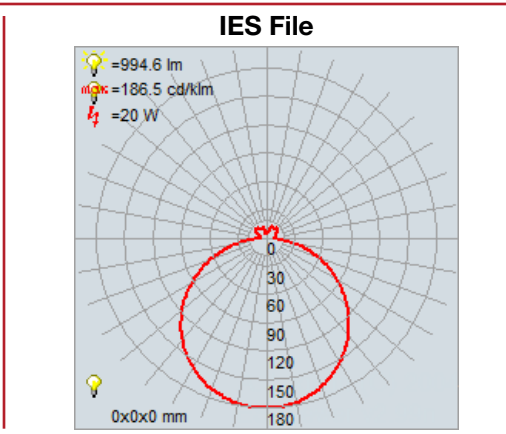

Model No :: **62525LEDD-CH/OPL**  
 Name :: Sense

Project Name :: \_\_\_\_\_  
 Location :: \_\_\_\_\_  
 Type :: \_\_\_\_\_  
 Quantity :: \_\_\_\_\_  
 Notes :: \_\_\_\_\_

Product Information	
Product ID ::	62525
UPC Code ::	641594244700
Mounting Type ::	Wall
Finish ::	Chrome
Diffuser ::	Opal
Alt. Finishes ::	
Alt. Diffusers ::	

Product Dimensions	
<b>Fixture</b>	<b>Canopy</b>
Length :: 0	Length :: 0
Width :: 17	Width :: 0
Diameter :: 0	Diameter :: 4.5
Extension :: 3.5	Height :: 0
Height :: 4.75	
Overall Height :: 0	

**Technical Specifications**

Qualifications	Specifications	Photometrics	Recommended Dimmers
Location Rating :: Damp	Frame Material :: Steel	CCT :: 3000 K	
Certification :: N/A	Diffuser Material :: Glass	CRI ::	
IES File ::	Voltage :: 120v	Wattage :: 20 W	
JA8 Compliant :: Yes	Lamping Type :: LED SSL (DLED)	Nominal Lumens ::	
Energy Star :: No	Lamping Base :: SSL	Delivered Lumens ::	
ADA Compliant :: Yes	Lamp Quantity :: 1	Additional Items :: 0	
Marine Grade :: No	Lamp Wattage :: 20 W		
Emergency Lighting :: No	Total Wattage :: 20 W		
Warranty :: 1 Year Limited	Lamps Included :: Yes		
	J-Box Type :: Standard		