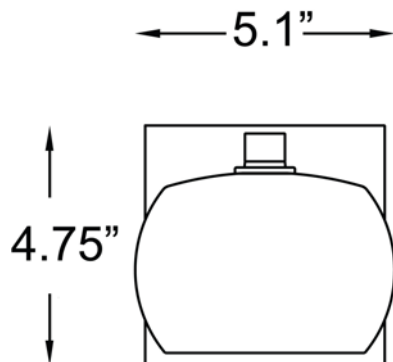

Line Drawing #1