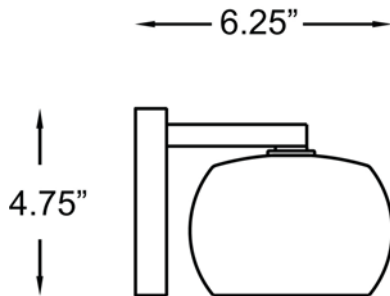

Line Drawing #2

IES File