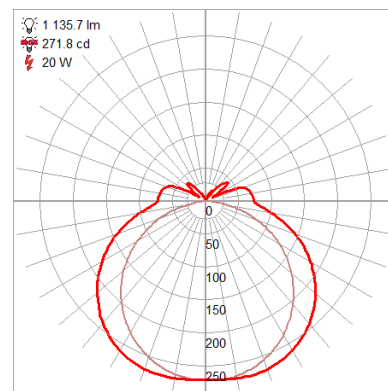

Product Dimensions

Fixture	Canopy
Length :: 0	Length :: 0
Width :: 18"	Width :: 0
Diameter :: 0	Diameter :: 0
Extension :: 2.5"	Height :: 0
Height :: 5.5"	
Overall Height :: 0	

Technical Specifications

Qualifications

Photometrics

CCT :: 3000
 CRI :: 90
 Wattage :: 20w
 Nominal Lumens :: 1400Lm
 Delivered Lumens :: 1136Lm

Recommended Dimmers

(ELV) LUTRON Caseta PD - 6WCL; (ELV) LUTRON Maestro CL MACL-153M; (ELV) LUTRON Maestro MRF2-6CL; (TRIAC) LUTRON Diva DVCL-153P

Additional Items :: 0

Line Drawing #1

Line Drawing #2

IES File

Toll Free 800-828-5483 • www.AccessLighting.com

14410 Myford Road, Irvine, CA 92606

The information provided is subject to change without notice. ©2020 Access Lighting Corporation. All Rights Reserved
 Rev. 202004 Filename: 62570LEDD-MBL_ACR.pdf