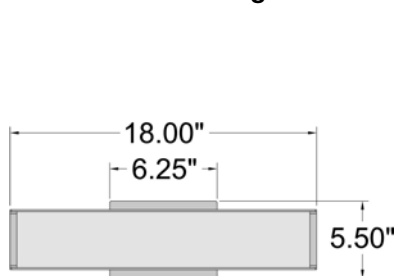

Recommended Dimmers

(ELV) LUTRON Caseta PD - 6WCL; (ELV) LUTRON Maestro CL MACL-153M; (ELV) LUTRON Maestro MRF2-6CL; (TRIAC) LUTRON Diva DVCL-153P

Additional Items :: 0

Line Drawing #1