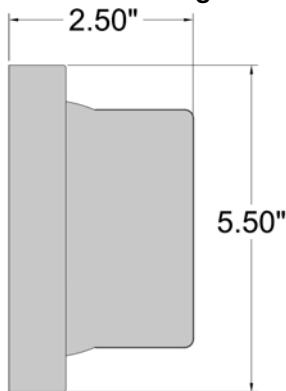

Line Drawing #2