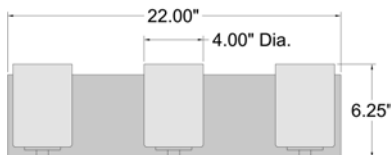

Model No :: **62582LEDDL-CH/OPL**
Name :: Oslo

Project Name :: _____
Location :: _____
Type :: _____
Quantity :: _____
Notes :: _____

Product Information

Product ID :: 62582
UPC Code :: 641594235326
Mounting Type :: Wall
Finish :: Chrome (CH)
Diffuser :: Opal (OPL)
Alt. Finishes :: Chrome (CH)
Alt. Diffusers :: Opal (OPL)

Product Dimensions

Fixture	Canopy
Length :: N/A	Length :: 22"
Width :: 22"	Width :: .75"
Diameter :: N/A	Diameter :: N/A
Extension :: 5.5"	Height :: 5.5"
Height :: 6.25"	
Overall Height :: N/A	

Technical Specifications

Qualifications

Location Rating :: Damp
Certification :: UL Listed (US/Canada)
IES File ::
JA8 Compliant :: Yes
Energy Star :: No
ADA Compliant :: No
Marine Grade :: No
Emergency Lighting :: No
Warranty :: 1 Year Limited

Specifications

Frame Material :: 0
Diffuser Material :: 0
Voltage :: 120v
Lamping Type :: Replaceable LED
Lamping Base :: E-26
Lamp Quantity :: 3
Lamp Wattage :: 9 W
Total Wattage :: 27w
Lamps Included :: Yes
J-Box Type :: Standard

Photometrics

CCT :: 3000
CRI :: 90
Wattage :: 27w
Nominal Lumens :: 2400Lm
Delivered Lumens :: N/A

Recommended Dimmers

(TRIAC) LEVITON Surslide 6631;
(TRIAC) LUTRON Diva DVCL-153P; (TRIAC) LUTRON Skylark CL SCL-153 or SCL-153P

Additional Items :: 0

Line Drawing #1

IES File

Image Not Available

Toll Free 800-828-5483 • www.AccessLighting.com

14410 Myford Road, Irvine, CA 92606

The information provided is subject to change without notice. ©2020 Access Lighting Corporation. All Rights Reserved
Rev. 202004 Filename:: 62582LEDDL-CH_OPL.pdf