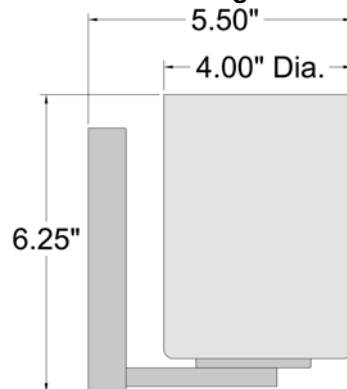

Line Drawing #2

IES File