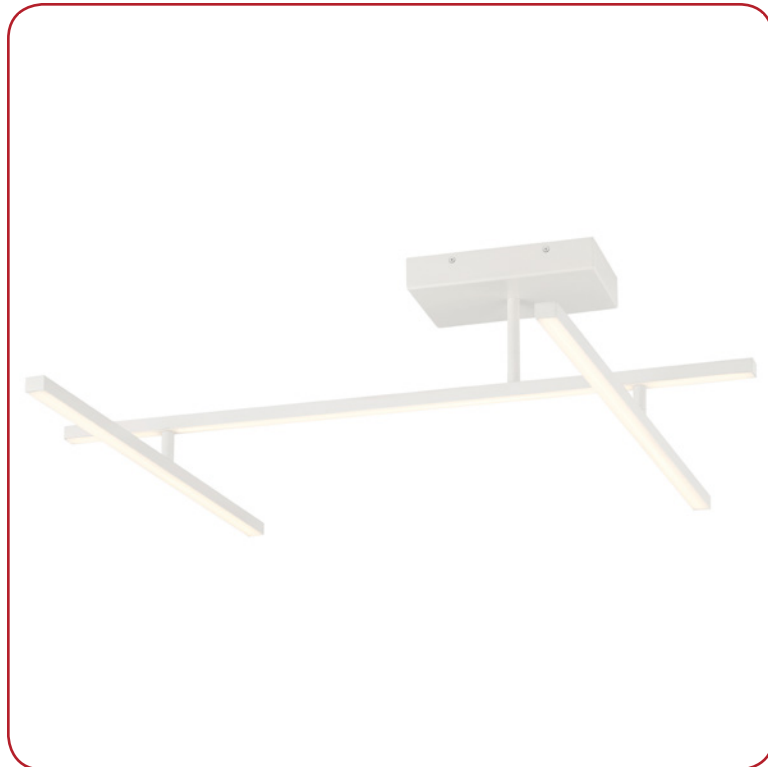

Model No :: **63078LEDD-MWH/ACR**
 Name :: Duo

Project Name :: _____
 Location :: _____
 Type :: _____
 Quantity :: _____
 Notes :: _____

Product Information

Product ID :: 63078
 UPC Code :: 641594238327
 Mounting Type :: Ceiling
 Finish :: Matte White (MWH)
 Diffuser :: Acrylic Lens (ACR)
 Alt. Finishes :: Matte Black (MBL); Matte White (MWH)
 Alt. Diffusers :: Acrylic Lens (ACR)

Product Dimensions

Fixture		Canopy	
Length ::	45"	Length ::	0
Width ::	4.75"	Width ::	0
Diameter ::	0	Diameter ::	0
Extension ::	0	Height ::	0
Height ::	7.75"		
Overall Height ::	0		

Technical Specifications

Specifications

Frame Material :: Aluminum
 Diffuser Material :: Acrylic
 Voltage :: 0
 Lamping Type :: Dedicated LED
 Lamping Base :: SSL
 Lamp Quantity :: 1
 Lamp Wattage :: 29 W
 Total Wattage :: 29w
 Lamps Included :: Yes
 J-Box Type :: Standard

Photometrics

CCT :: 3000
 CRI :: 90
 Wattage :: 29w
 Nominal Lumens :: 0
 Delivered Lumens :: 2261Lm

Recommended Dimmers

(ELV) LUTRON Diva DVELV-300P; (ELV) LUTRON Skylark Contour CTCL-153P; (TRIAC) LUTRON Diva DVCL-153P