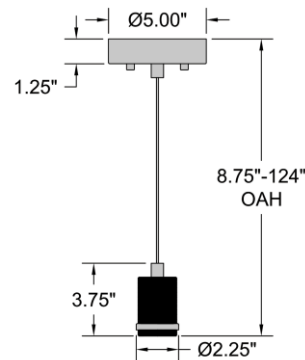

FIXTURE	BACKPLATE / CANOPY
Length:	Length
Width:	Width:
Diameter 2.25"	Diameter: 4.5"
Height: 3.75"	Height: 1"
Extension:	
Overall Height: 8.75-124"	

TECHNICAL SPECIFICATIONS

SPECIFICATIONS

Frame Material: Steel
Diffuser Material: Glass
Lamping Type: SSL (Dedicated LED) Jbox: Standard
Lamping Base: SSL Lamp Wattage: 9 W
Lamp Quantity: 1 Total Wattage: 9 W
Voltage: 120v Lamps Included: Yes

ADDITIONAL NOTES

10 feet of aircraft cable

Project Name: _____

Location: _____

Type: _____

Quantity: _____

Notes: _____

LINE DRAWING

IES FILE

In addition to Access Lighting's purchase and warranty terms and conditions, by signing below or placing an order, you agree that you are authorized to bind the entity placing any order and acknowledge the following: All of sizes and measurements are approximate and all images are for illustrative purposes only. In the event of an inconsistency, the "Product Measurements" section controls. There also may be slight differences in the colors and designs compared to the displayed and printed images.