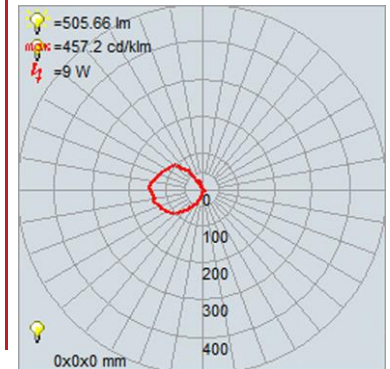

IES FILE

In addition to Access Lighting's purchase and warranty terms and conditions, by signing below or placing an order, you agree that you are authorized to bind the entity placing any order and acknowledge the following: All of sizes and measurements are approximate and all images are for illustrative purposes only. In the event of an inconsistency, the "Product Measurements" section controls. There also may be slight differences in the colors and designs compared to the displayed and printed images.

Signature: _____

Print Name _____ Date: _____

Toll Free 800-828-5483 www.AccessLighting.com

14410 Myford Road, Irvine, CA 92606

The information is subject to change without notice.

4/5/2023

63139LEDD-ABB.pdf