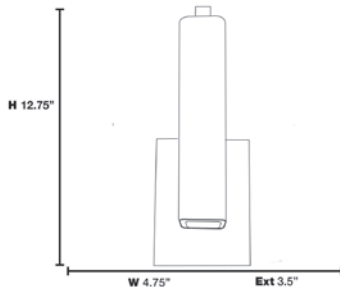

Product Dimensions

Fixture	Canopy
Length :: N/A	Length :: 0.5"
Width :: 4.75"	Width :: 4.75"
Diameter :: N/A	Diameter :: N/A
Extension :: 3.5"	Height :: 6.5"
Height :: 12.75"	
Overall Height :: N/A	

Technical Specifications

Photometrics

CCT :: 3000
 CRI :: 80
 Wattage :: 12w
 Nominal Lumens :: 767Lm
 Delivered Lumens :: 520Lm

Recommended Dimmers

(ELV) LUTRON Diva DVELV-300P; (ELV) LUTRON Diva DVELV-303P; (TRIAC) LUTRON Diva DVCL-153P

Additional Items :: Multi-Directional Mounting

Line Drawing #1

Line Drawing #2

Image Not Available

IES File

Toll Free 800-828-5483 • www.AccessLighting.com

14410 Myford Road, Irvine, CA 92606

The information provided is subject to change without notice. ©2020 Access Lighting Corporation. All Rights Reserved
 Rev. 202004 File name: 70034LEDD-CH_OPL.pdf