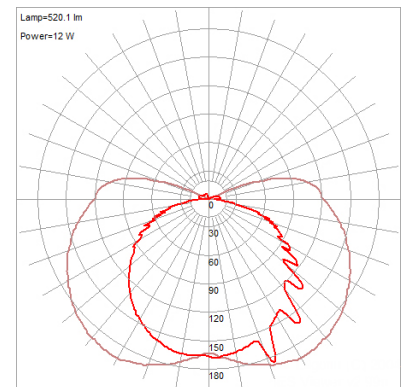

Product Dimensions

Fixture	Canopy
Length :: N/A	Length :: 0.5"
Width :: 4.75"	Width :: 4.75"
Diameter :: N/A	Diameter :: N/A
Extension :: 3.5"	Height :: 6.5"
Height :: 12.75"	
Overall Height :: N/A	

Technical Specifications

Photometrics

CCT :: 3000
 CRI :: 80
 Wattage :: 12w
 Nominal Lumens :: 767Lm
 Delivered Lumens :: 520Lm

Recommended Dimmers

(ELV) LUTRON Diva DVELV-300P; (ELV) LUTRON Diva DVELV-303P; (TRIAC) LUTRON Diva DVCL-153P

Additional Items :: Multi-Directional Mounting

Line Drawing #1

Line Drawing #2

Image Not Available

IES File

Toll Free 800-828-5483 • www.AccessLighting.com

14410 Myford Road, Irvine, CA 92606

The information provided is subject to change without notice. ©2020 Access Lighting Corporation. All Rights Reserved
 Rev. 202004 File name: 70034LEDD-CH_OPL.pdf