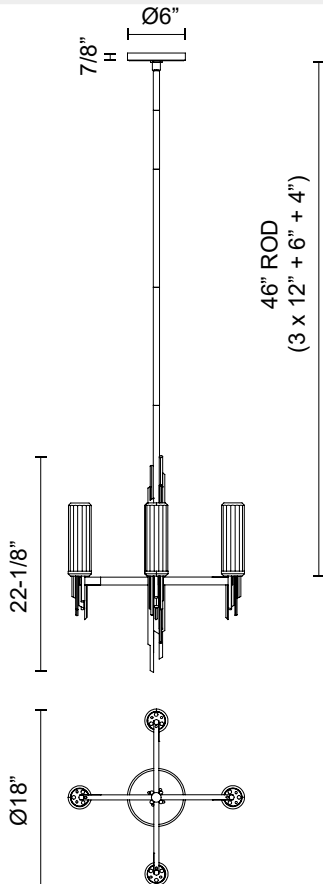

## TORRES CH335418

FIXTURE DIMENSIONS	D18" x H22-1/8"
LAMP TYPE	E12
MAX WATTAGE	40W
BULB QTY	4
BULBS INCLUDED	No
VOLTAGE	120V
GLASS DETAILS	Clear Glass
MATERIAL	Glass; Iron;
ROD LENGTH	46" Max (3x12" + 1x6" + 1x4")
WIRE LENGTH	144"
MINIMUM HANG HEIGHT	30"
SLOPED CEILING ADAPTABLE	Yes, Up to 18 Degrees
LOCATION	Dry
CANOPY DIMENSIONS	D6" x H7/8"
BRAND	Alora

[ D - Diameter, L - Length, W - Width, H - Height, E - Extension ]

### AVAILABLE FINISHES:

CH335418MBCR  
Clear Ribbed  
Glass/Matte Black

CH335418PNCR  
Polished  
Nickel/Ribbed  
Glass

CH335418VBCR  
Ribbed  
Glass/Vintage  
Brass

\*For complete warranty terms, please visit: [www.aloralighting.com/warranty](http://www.aloralighting.com/warranty)