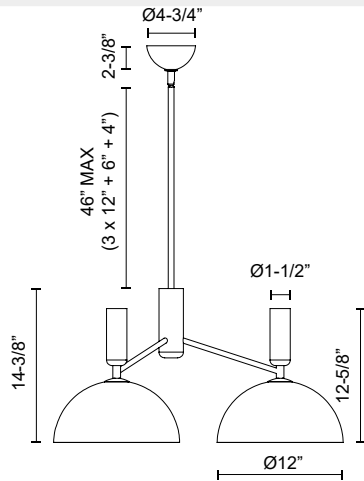

## JUDE CH563335

FIXTURE DIMENSIONS	D38-1/8" x H14-3/8"
LAMP TYPE	E26
MAX WATTAGE	60W
BULB QTY	3
BULBS INCLUDED	No
VOLTAGE	120V
GLASS DETAILS	Clear Glass
MATERIAL	Glass; Steel;
ROD LENGTH	46" Max (3x12" + 1x6" + 1x4")
DIAMETER OF ROD	1/2"
WIRE LENGTH	60"
MINIMUM HANG HEIGHT	24"
SLOPED CEILING ADAPTABLE	Yes, Up to 45 Degrees
LOCATION	Dry
CANOPY DIMENSIONS	D4-3/4" x H2-3/8"
BRAND	Alora Mood

[ D - Diameter, L - Length, W - Width, H - Height, E - Extension ]