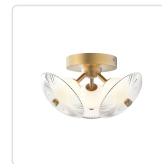

## HERA FM417604

FIXTURE DIMENSIONS	D12-1/2" x H7"
GLASS DETAILS	Clear Ribbed Glass + Matte Opal Glass Ball
LIGHT SOURCE	LED with DC Driver
WATTAGE	20W
TOTAL LUMENS	1600lm
DELIVERED LUMENS	720lm*
VOLTAGE	120V
COLOR TEMPERATURE	3000K
CRI (RA)	90CRI
DIMMABLE	Yes, TRIAC or ELV Dimmer (Not Included)
MATERIAL	Aluminum + Steel
LOCATION	Dry
CEC TITLE 24 JA8	Yes, JA8-19
CANOPY DIMENSIONS	D6" x H1-1/4"
BRAND	Alora Mood

### AVAILABLE FINISHES:

FM417604MBCR  
Matte Black/Clear  
Ribbed Glass

FM417604BGCR  
Brushed  
Gold/Clear Ribbed  
Glass

\*For complete warranty terms, please visit: [www.aloralighting.com/warranty](http://www.aloralighting.com/warranty)