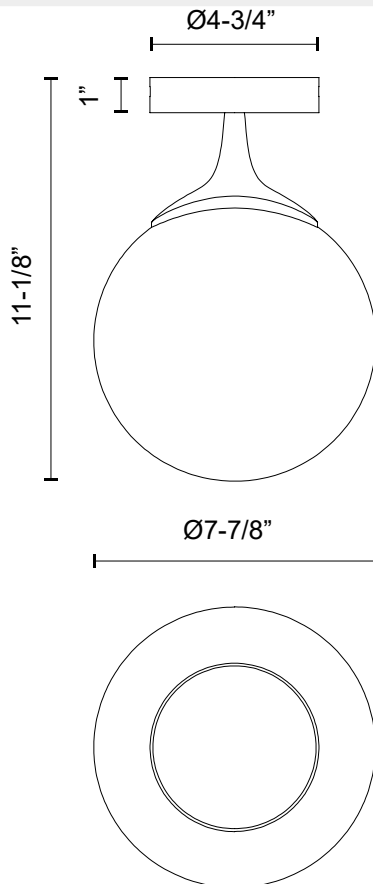

alora mood

P. 1.855.855.8926

CANADA: 19054 28TH Avenue Surrey - BC V3Z 6M3

USA: 3035 E. Lone Mountain Rd - Las Vegas, NV, 89081

NOUVEAU FM505108

FIXTURE DIMENSIONS	D7-7/8" x H11-1/8"
LAMP TYPE	E26
MAX WATTAGE	40W
BULB QTY	1
BULBS INCLUDED	No
VOLTAGE	120V
GLASS DETAILS	Opal Glass
MATERIAL	Glass; Steel;
LOCATION	Dry
CANOPY DIMENSIONS	D4-3/4" x H1"
BRAND	Alora Mood

[D - Diameter, L - Length, W - Width, H - Height, E - Extension]

AVAILABLE FINISHES:

FM505108MBOP
Matte Black/Opal
Matte Glass

FM505108AGOP
Aged Gold/Opal
Matte Glass

*For complete warranty terms, please visit: www.aloralighting.com/warranty