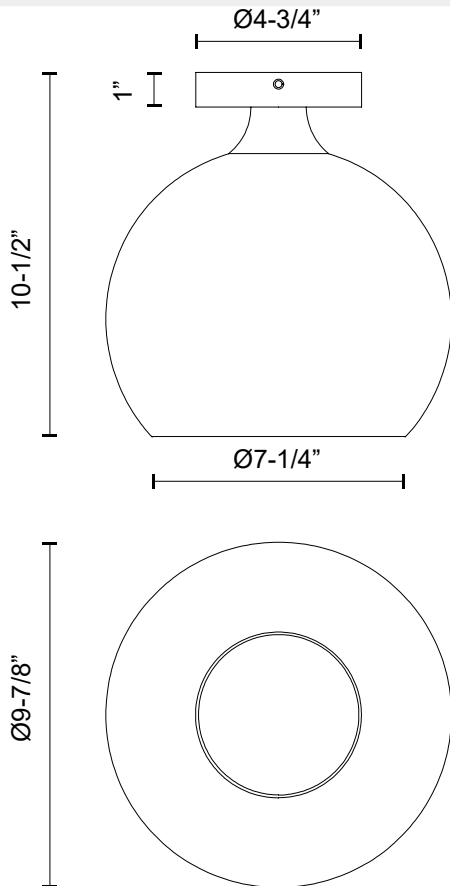

WWW.ALORAMOOD.COM

© 2022 KUZCO LIGHTING. ALL RIGHTS RESERVED.