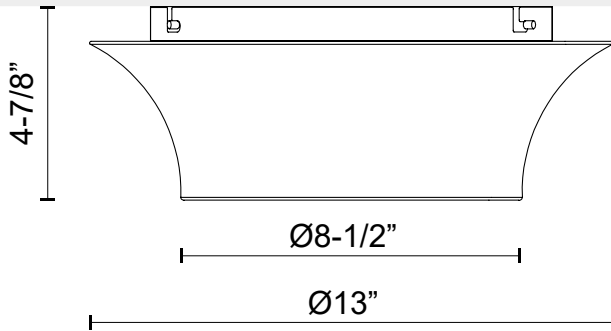

alora mood

P. 1.855.855.8926

CANADA: 19054 28TH Avenue Surrey - BC V3Z 6M3

USA: 3035 E. Lone Mountain Rd - Las Vegas, NV, 89081

EMIKO FM523013

FIXTURE DIMENSIONS	D13" x H4-7/8"
LAMP TYPE	E26
MAX WATTAGE	60W
BULB QTY	2
BULBS INCLUDED	No
VOLTAGE	120V
GLASS DETAILS	Frosted Glass
MATERIAL	Aluminum; Glass; Steel;
LOCATION	Dry
BRAND	Alora Mood

[D - Diameter, L - Length, W - Width, H - Height, E - Extension]

AVAILABLE FINISHES:

FM523013BG
Brushed Gold

FM523013MB
Matte Black

*For complete warranty terms, please visit: www.aloralighting.com/warranty