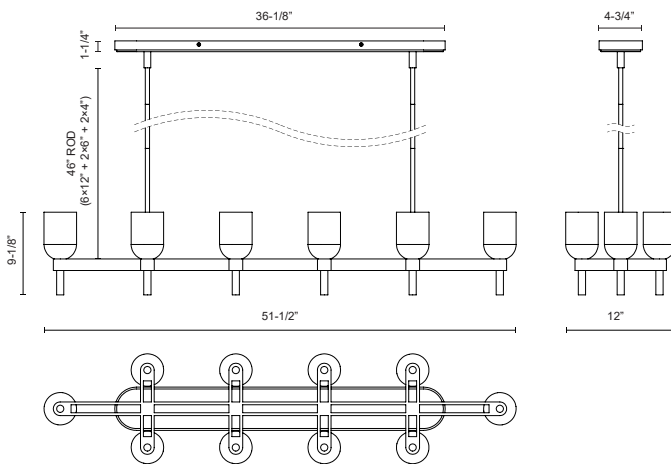

LUCIAN LP338052

FIXTURE DIMENSIONS	L51-1/2" x W12" x H9-1/8"
LAMP TYPE	E12
MAX WATTAGE	60W
BULB QTY	10
BULBS INCLUDED	No
VOLTAGE	120V
DIFFUSER DETAILS	Alabaster
GLASS DETAILS	Clear Crystal
MATERIAL	Steel
ROD LENGTH	46" Max (6x12" + 2x6" + 2x4")
WIRE LENGTH	144"
MINIMUM HANG HEIGHT	14"
SLOPED CEILING ADAPTABLE	No
ILLUMINATION DIRECTION	Up
LOCATION	Dry
CANOPY DIMENSIONS	L36-1/8" x W4-3/4" x H1-1/4"
BRAND	Alora

[D - Diameter, L - Length, W - Width, H - Height, E - Extension]

AVAILABLE FINISHES:

*For complete warranty terms, please visit: www.aloralighting.com/warranty