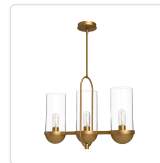

alora mood

P. 1.855.855.8926

CANADA: 19054 28TH Avenue Surrey - BC V3Z 6M3

USA: 3035 E. Lone Mountain Rd - Las Vegas, NV, 89081

CYRUS LP539024

| | |
|--------------------------|-------------------------------|
| FIXTURE DIMENSIONS | L23-1/2" x W7-1/2" x H17-5/8" |
| LAMP TYPE | E26 |
| MAX WATTAGE | 60W |
| BULB QTY | 3 |
| BULBS INCLUDED | No |
| VOLTAGE | 120V |
| GLASS DETAILS | Clear Glass |
| MATERIAL | Glass; Steel; |
| ROD LENGTH | 46" Max (3x12" + 1x6" + 1x4") |
| DIAMETER OF ROD | 1/2" |
| WIRE LENGTH | 60" |
| MINIMUM HANG HEIGHT | 25" |
| SLOPED CEILING ADAPTABLE | Yes, Up to 45 Degrees |
| LOCATION | Dry |
| CANOPY DIMENSIONS | D5" x H1" |
| BRAND | Alora Mood |

[D - Diameter, L - Length, W - Width, H - Height, E - Extension]

AVAILABLE FINISHES:

LP539024MBCL
Clear Glass/Matte
Black

LP539024AGCL
Aged Gold/Clear
Glass

*For complete warranty terms, please visit: www.aloralighting.com/warranty