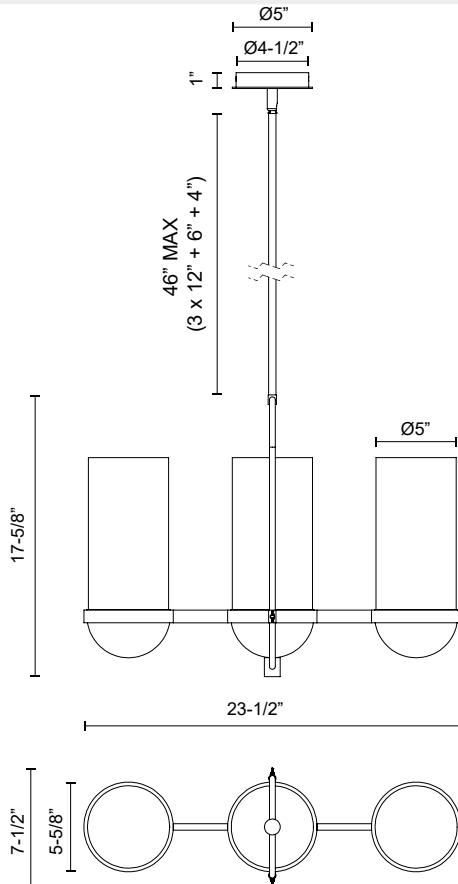

alora mood

P. 1.855.855.8926

CANADA: 19054 28TH Avenue Surrey - BC V3Z 6M3

USA: 3035 E. Lone Mountain Rd - Las Vegas, NV, 89081

CYRUS LP539024

| | |
|--------------------------|-------------------------------|
| FIXTURE DIMENSIONS | L23-1/2" x W7-1/2" x H17-5/8" |
| LAMP TYPE | E26 |
| MAX WATTAGE | 60W |
| BULB QTY | 3 |
| BULBS INCLUDED | No |
| VOLTAGE | 120V |
| GLASS DETAILS | Clear Glass |
| MATERIAL | Glass; Steel; |
| ROD LENGTH | 46" Max (3x12" + 1x6" + 1x4") |
| DIAMETER OF ROD | 1/2" |
| WIRE LENGTH | 60" |
| MINIMUM HANG HEIGHT | 25" |
| SLOPED CEILING ADAPTABLE | Yes, Up to 45 Degrees |
| LOCATION | Dry |
| CANOPY DIMENSIONS | D5" x H1" |
| BRAND | Alora Mood |

[D - Diameter, L - Length, W - Width, H - Height, E - Extension]

AVAILABLE FINISHES:

LP539024MBCL
Clear Glass/Matte
Black

LP539024AGCL
Aged Gold/Clear
Glass

*For complete warranty terms, please visit: www.aloralighting.com/warranty