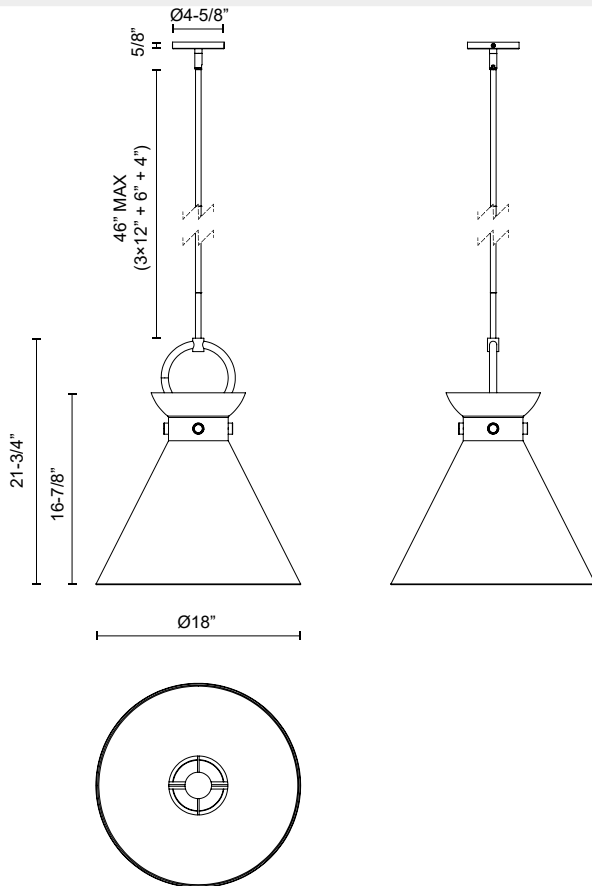

alora mood

P. 1.855.855.8926

CANADA: 19054 28TH Avenue Surrey - BC V3Z 6M3

USA: 3035 E. Lone Mountain Rd - Las Vegas, NV, 89081

EMERSON PD412018

FIXTURE DIMENSIONS	D18" x H21-3/4"
LAMP TYPE	E26
WATTAGE	1 x 60W
MAX WATTAGE	60W
BULB QTY	1
BULBS INCLUDED	No
VOLTAGE	120V
MATERIAL	Steel
ROD LENGTH	46" Max (3x12" + 1x6" + 1x4")
MINIMUM HANG HEIGHT	30"
SLOPED CEILING ADAPTABLE	Yes, Up to 45 Degrees
LOCATION	Dry
CANOPY DIMENSIONS	D4-5/8" x H5/8"
BRAND	Alora Mood

[D - Diameter, L - Length, W - Width, H - Height, E - Extension]

AVAILABLE FINISHES:

*For complete warranty terms, please visit: www.aloralighting.com/warranty