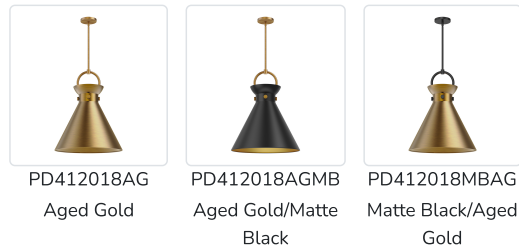

alora mood

P. 1.855.855.8926

CANADA: 19054 28TH Avenue Surrey - BC V3Z 6M3

USA: 3035 E. Lone Mountain Rd - Las Vegas, NV, 89081

EMERSON PD412018

FIXTURE DIMENSIONS	D18" x H21-3/4"
LAMP TYPE	E26
WATTAGE	1 x 60W
MAX WATTAGE	60W
BULB QTY	1
BULBS INCLUDED	No
VOLTAGE	120V
MATERIAL	Steel
ROD LENGTH	46" Max (3x12" + 1x6" + 1x4")
MINIMUM HANG HEIGHT	30"
SLOPED CEILING ADAPTABLE	Yes, Up to 45 Degrees
LOCATION	Dry
CANOPY DIMENSIONS	D4-5/8" x H5/8"
BRAND	Alora Mood

[D - Diameter, L - Length, W - Width, H - Height, E - Extension]

AVAILABLE FINISHES:

*For complete warranty terms, please visit: www.aloralighting.com/warranty