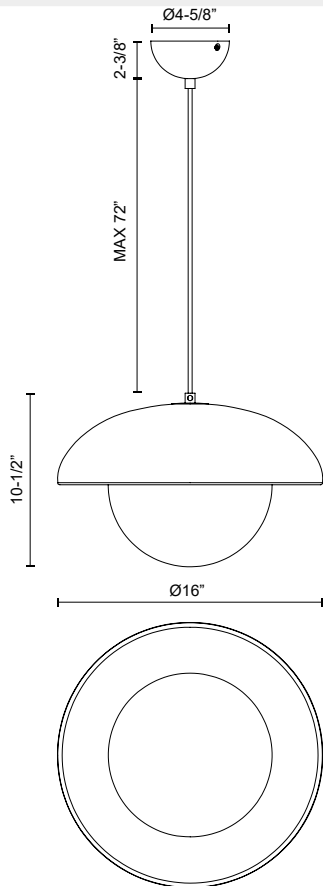

alora mood

P. 1.855.855.8926

CANADA: 19054 28TH Avenue Surrey - BC V3Z 6M3

USA: 3035 E. Lone Mountain Rd - Las Vegas, NV, 89081

RUBIO PD522016

FIXTURE DIMENSIONS	D16" x H10-1/2"
LAMP TYPE	E26
MAX WATTAGE	60W
BULB QTY	1
BULBS INCLUDED	No
VOLTAGE	120V
GLASS DETAILS	Opal Glass
MATERIAL	Aluminum; Glass;
WIRE LENGTH	72"
MINIMUM HANG HEIGHT	14"
SLOPED CEILING ADAPTABLE	Yes
LOCATION	Dry
CANOPY DIMENSIONS	D4-5/8" x H2-3/8"
BRAND	Alora Mood

[D - Diameter, L - Length, W - Width, H - Height, E - Extension]

AVAILABLE FINISHES:

PD522016AGOP
Aged Gold/Opal
Matte Glass

PD522016MBOP
Matte Black/Opal
Matte Glass

*For complete warranty terms, please visit: www.aloralighting.com/warranty