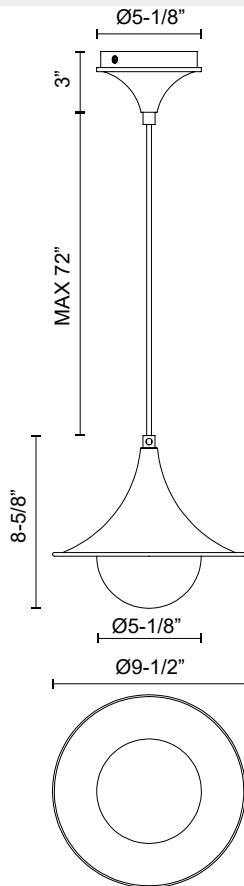

alora mood

P. 1.855.855.8926

CANADA: 19054 28TH Avenue Surrey - BC V3Z 6M3

USA: 3035 E. Lone Mountain Rd - Las Vegas, NV, 89081

FUJI PD525009

FIXTURE DIMENSIONS	D9-1/2" x H8-5/8"
LAMP TYPE	E26
MAX WATTAGE	60W
BULB QTY	1
BULBS INCLUDED	No
VOLTAGE	120V
GLASS DETAILS	Opal Glass
MATERIAL	Aluminum; Glass; Steel;
WIRE LENGTH	72"
MINIMUM HANG HEIGHT	14"
SLOPED CEILING ADAPTABLE	Yes
LOCATION	Dry
CANOPY DIMENSIONS	D5-1/8" x H3"
BRAND	Alora Mood

[D - Diameter, L - Length, W - Width, H - Height, E - Extension]

AVAILABLE FINISHES:

PD525009BGOP
Brushed
Gold/Opal Matte
Glass

PD525009MBOP
Matte Black/Opal
Matte Glass

*For complete warranty terms, please visit: www.aloralighting.com/warranty