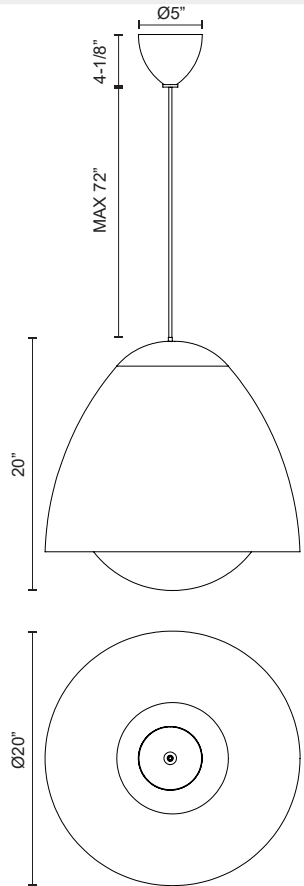

alora mood

P. 1.855.855.8926

CANADA: 19054 28TH Avenue Surrey - BC V3Z 6M3

USA: 3035 E. Lone Mountain Rd - Las Vegas, NV, 89081

KENJI PD529220

| | |
|--------------------------|---------------|
| FIXTURE DIMENSIONS | D20" x H20" |
| LAMP TYPE | E26 |
| MAX WATTAGE | 60W |
| BULB QTY | 1 |
| BULBS INCLUDED | No |
| VOLTAGE | 120V |
| GLASS DETAILS | Opal Glass |
| MATERIAL | Glass; Steel; |
| WIRE LENGTH | 72" |
| MINIMUM HANG HEIGHT | 28" |
| SLOPED CEILING ADAPTABLE | Yes |
| LOCATION | Dry |
| CANOPY DIMENSIONS | D5" x H4-1/8" |
| BRAND | Alora Mood |

[D - Diameter, L - Length, W - Width, H - Height, E - Extension]

AVAILABLE FINISHES:

PD529220AGOP

Aged Gold/Opal
Matte Glass

PD529220MBOP

Matte Black/Opal
Matte Glass

*For complete warranty terms, please visit: www.aloralighting.com/warranty