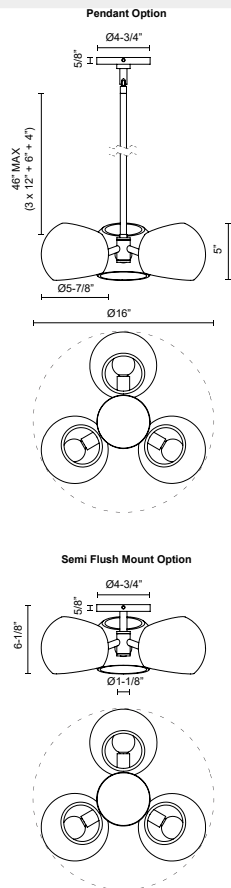

alora mood

P. 1.855.855.8926

CANADA: 19054 28TH Avenue Surrey - BC V3Z 6M3

USA: 3035 E. Lone Mountain Rd - Las Vegas, NV, 89081

WILLOW PD548315

FIXTURE DIMENSIONS	D16" x H5"
LAMP TYPE	E12
MAX WATTAGE	60W
BULB QTY	3
BULBS INCLUDED	No
VOLTAGE	120V
GLASS DETAILS	Clear, Copper, Opal or Smoked Glass
MATERIAL	Glass; Steel;
ROD LENGTH	46" Max (3x12" + 1x6" + 1x4")
DIAMETER OF ROD	5/8"
WIRE LENGTH	60"
MINIMUM HANG HEIGHT	6-1/4"
SLOPED CEILING ADAPTABLE	Yes, Up to 45 Degrees
LOCATION	Dry
CANOPY DIMENSIONS	D4-3/4" x H5/8"
BRAND	Alora Mood

[D - Diameter, L - Length, W - Width, H - Height, E - Extension]

AVAILABLE FINISHES:

*For complete warranty terms, please visit: www.aloralighting.com/warranty

WWW.ALORAMOOD.COM

© 2022 KUZCO LIGHTING. ALL RIGHTS RESERVED.