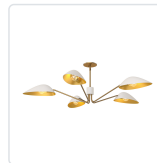

alora mood

P. 1.855.855.8926

CANADA: 19054 28TH Avenue Surrey - BC V3Z 6M3

USA: 3035 E. Lone Mountain Rd - Las Vegas, NV, 89081

OSCAR PD550545

FIXTURE DIMENSIONS	D46" x H5-1/8"
LAMP TYPE	E26
MAX WATTAGE	60W
BULB QTY	5
BULBS INCLUDED	No
VOLTAGE	120V
SHADE DIMENSIONS	L11-1/8" x W6-1/8" x H3-1/4"
MATERIAL	Aluminum; Steel;
ROD LENGTH	46" Max (3x12" + 1x6" + 1x4")
DIAMETER OF ROD	1/2"
WIRE LENGTH	60"
MINIMUM HANG HEIGHT	12"
SLOPED CEILING ADAPTABLE	Yes, Up to 45 Degrees
LOCATION	Dry
CANOPY DIMENSIONS	D4-3/4" x H3/8"
BRAND	Alora Mood

[D - Diameter, L - Length, W - Width, H - Height, E - Extension]

AVAILABLE FINISHES:

PD550545WHAG
Aged Gold/White

PD550545MBAG
Aged Gold/Matte
Black

*For complete warranty terms, please visit: www.aloralighting.com/warranty