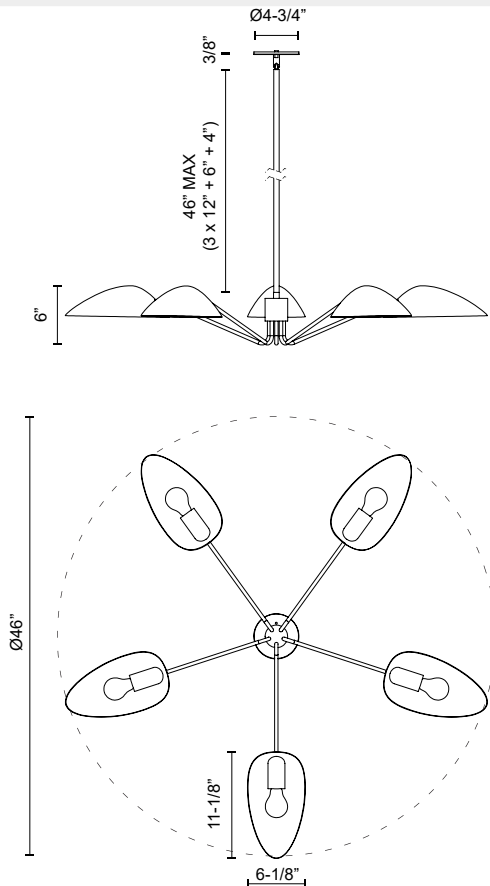

alora mood

P. 1.855.855.8926

CANADA: 19054 28TH Avenue Surrey - BC V3Z 6M3

USA: 3035 E. Lone Mountain Rd - Las Vegas, NV, 89081

OSCAR PD550545

FIXTURE DIMENSIONS	D46" x H5-1/8"
LAMP TYPE	E26
MAX WATTAGE	60W
BULB QTY	5
BULBS INCLUDED	No
VOLTAGE	120V
SHADE DIMENSIONS	L11-1/8" x W6-1/8" x H3-1/4"
MATERIAL	Aluminum; Steel;
ROD LENGTH	46" Max (3x12" + 1x6" + 1x4")
DIAMETER OF ROD	1/2"
WIRE LENGTH	60"
MINIMUM HANG HEIGHT	12"
SLOPED CEILING ADAPTABLE	Yes, Up to 45 Degrees
LOCATION	Dry
CANOPY DIMENSIONS	D4-3/4" x H3/8"
BRAND	Alora Mood

[D - Diameter, L - Length, W - Width, H - Height, E - Extension]

AVAILABLE FINISHES:

PD550545WHAG
Aged Gold/White

PD550545MBAG
Aged Gold/Matte
Black

*For complete warranty terms, please visit: www.aloralighting.com/warranty