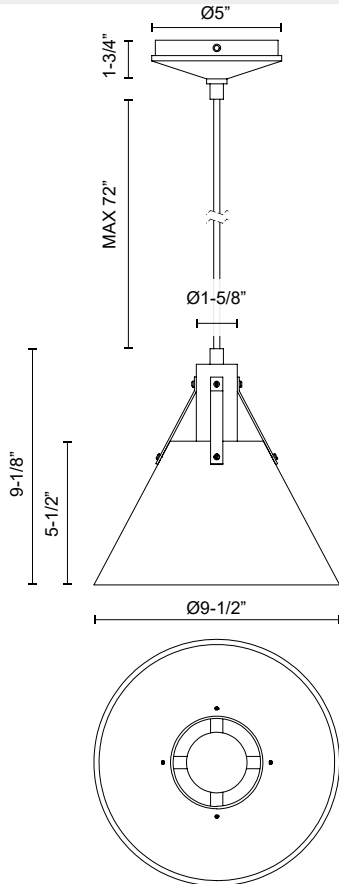

## ARCHER PD584510

FIXTURE DIMENSIONS	D9-1/2" x H9-1/8"
LAMP TYPE	E26
MAX WATTAGE	60W
BULB QTY	1
BULBS INCLUDED	No
VOLTAGE	120V
SHADE DIMENSIONS	D9-1/2" x H5-5/8"
MATERIAL	Steel
WIRE LENGTH	72"
MINIMUM HANG HEIGHT	12"
SLOPED CEILING ADAPTABLE	Yes
LOCATION	Dry
CANOPY DIMENSIONS	D5" x H1-3/4"
BRAND	Alora Mood

[ D - Diameter, L - Length, W - Width, H - Height, E - Extension ]