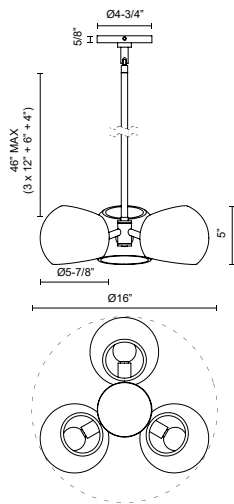

## WILLOW PD648315

Pendant Option

Semi Flush Mount Option

FIXTURE DIMENSIONS	D16" x H5"
LAMP TYPE	E12
MAX WATTAGE	60W
BULB QTY	3
BULBS INCLUDED	No
VOLTAGE	120V
MATERIAL	Steel
ROD LENGTH	46" Max (3x12" + 1x6" + 1x4")
DIAMETER OF ROD	5/8"
WIRE LENGTH	60"
MINIMUM HANG HEIGHT	6-1/4"
SLOPED CEILING ADAPTABLE	Yes, Up to 45 Degrees
LOCATION	Dry
CANOPY DIMENSIONS	D4-3/4" x H5/8"
BRAND	Alora Mood

[ D - Diameter, L - Length, W - Width, H - Height, E - Extension ]