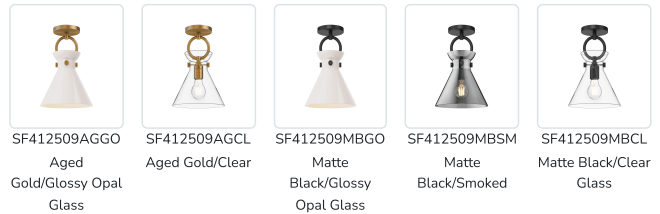

alora mood

P. 1.855.855.8926

CANADA: 19054 28TH Avenue Surrey - BC V3Z 6M3

USA: 3035 E. Lone Mountain Rd - Las Vegas, NV, 89081

EMERSON SF412509

FIXTURE DIMENSIONS	D8-3/4" x H12"
GLASS DETAILS	Clear Glass, Glossy Opal Glass or Smoked Glass
LAMP TYPE	E26
WATTAGE	1 x 60W
MAX WATTAGE	60W
BULB QTY	1
BULBS INCLUDED	No
VOLTAGE	120V
MATERIAL	Steel
LOCATION	Dry
CANOPY DIMENSIONS	D6" x H7/8"
BRAND	Alora Mood

[D - Diameter, L - Length, W - Width, H - Height, E - Extension]

AVAILABLE FINISHES:

SF412509AGGO Aged Gold/Glossy Opal Glass
 SF412509AGCL Aged Gold/Clear Glass
 SF412509MBGO Matte Black/Glossy Opal Glass
 SF412509MBSM Matte Black/Smoked Glass
 SF412509MBCL Matte Black/Clear Glass