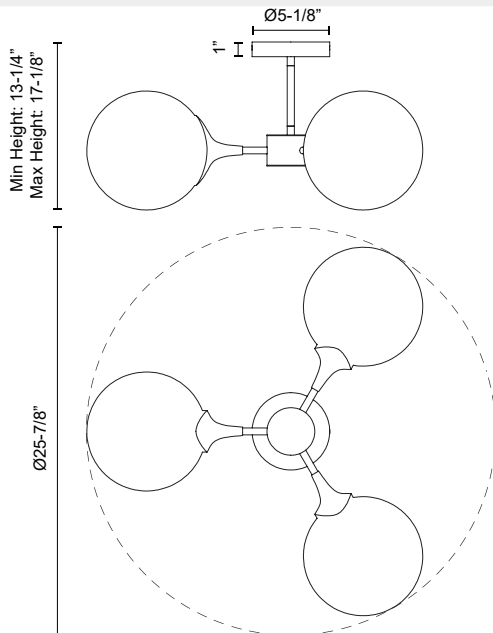

alora mood

P. 1.855.855.8926

CANADA: 19054 28TH Avenue Surrey - BC V3Z 6M3

USA: 3035 E. Lone Mountain Rd - Las Vegas, NV, 89081

NOUVEAU SF505326

FIXTURE DIMENSIONS	D25-7/8" x H17-1/8"
LAMP TYPE	E26
MAX WATTAGE	40W
BULB QTY	3
BULBS INCLUDED	No
VOLTAGE	120V
GLASS DETAILS	Opal Glass
MATERIAL	Glass; Steel;
ROD LENGTH	4"; 6"; Three Selection - 10";
DIAMETER OF ROD	1/2"
MINIMUM HANG HEIGHT	11-1/8"
LOCATION	Dry
CANOPY DIMENSIONS	D5-1/8" x H1"
BRAND	Alora Mood

[D - Diameter, L - Length, W - Width, H - Height, E - Extension]

AVAILABLE FINISHES:

SF505326AGOP
Aged Gold/Opal
Matte Glass

SF505326MBOP
Matte Black/Opal
Matte Glass

*For complete warranty terms, please visit: www.aloralighting.com/warranty

Rods Included	
	10"
	6"
	4"
QUANTITY	1 1 1

WWW.ALORAMOOD.COM

© 2022 KUZCO LIGHTING. ALL RIGHTS RESERVED.