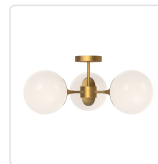

alora mood

P. 1.855.855.8926

CANADA: 19054 28TH Avenue Surrey - BC V3Z 6M3

USA: 3035 E. Lone Mountain Rd - Las Vegas, NV, 89081

NOUVEAU SF505326

FIXTURE DIMENSIONS	D25-7/8" x H17-1/8"
LAMP TYPE	E26
MAX WATTAGE	40W
BULB QTY	3
BULBS INCLUDED	No
VOLTAGE	120V
GLASS DETAILS	Opal Glass
MATERIAL	Glass; Steel;
ROD LENGTH	4"; 6"; Three Selection - 10";
DIAMETER OF ROD	1/2"
MINIMUM HANG HEIGHT	11-1/8"
LOCATION	Dry
CANOPY DIMENSIONS	D5-1/8" x H1"
BRAND	Alora Mood

[D - Diameter, L - Length, W - Width, H - Height, E - Extension]

AVAILABLE FINISHES:

SF505326AGOP
Aged Gold/Opal
Matte Glass

SF505326MBOP
Matte Black/Opal
Matte Glass

*For complete warranty terms, please visit: www.aloralighting.com/warranty

Rods Included	
	10"
	6"
	4"
QUANTITY	1 1 1

WWW.ALORAMOOD.COM

© 2022 KUZCO LIGHTING. ALL RIGHTS RESERVED.