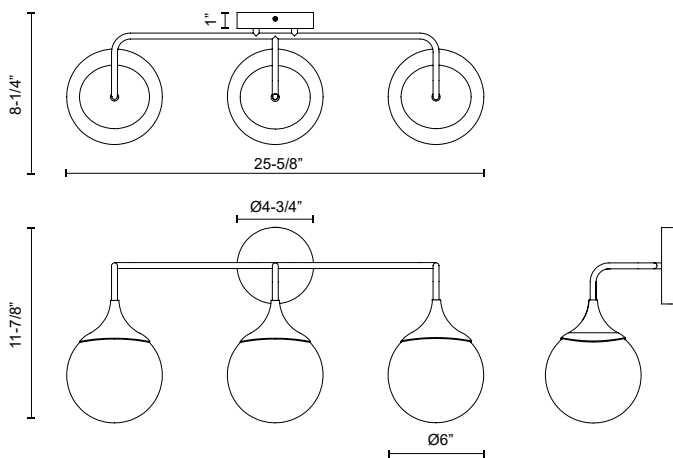

alora mood

P. 1.855.855.8926

CANADA: 19054 28TH Avenue Surrey - BC V3Z 6M3

USA: 3035 E. Lone Mountain Rd - Las Vegas, NV, 89081

NOUVEAU VL505125

FIXTURE DIMENSIONS	W25-5/8" x H11-7/8" x E8-1/4"
HEIGHT FROM CENTER	9-1/2"
EXTENSION	8-1/4"
LAMP TYPE	E26
MAX WATTAGE	40W
BULB QTY	3
BULBS INCLUDED	No
VOLTAGE	120V
GLASS DETAILS	Opal Glass
MATERIAL	Glass; Steel;
INSTALL OPTIONS	Up/Down; Wall;
LOCATION	Damp
CANOPY DIMENSIONS	D4-3/4" x E1"
BRAND	Alora Mood

[D - Diameter, L - Length, W - Width, H - Height, E - Extension]

AVAILABLE FINISHES:

VL505125AGOP
Aged Gold/Opal
Matte Glass

VL505125MBOP
Matte Black/Opal
Matte Glass

*For complete warranty terms, please visit: www.aloralighting.com/warranty