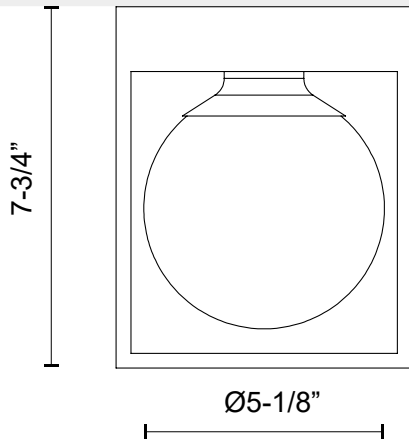

AMELIA VL519106

FIXTURE DIMENSIONS	W6-3/8" x H6-3/8" x E7-3/4"
HEIGHT FROM CENTER	3-1/8"
EXTENSION	7-3/4"
LAMP TYPE	E26
MAX WATTAGE	60W
BULB QTY	1
BULBS INCLUDED	No
VOLTAGE	120V
GLASS DETAILS	Opal Glass
MATERIAL	Glass; Steel;
INSTALL OPTIONS	Horizontal/Vertical; Wall;
LOCATION	Damp
BRAND	Alora Mood

[D - Diameter, L - Length, W - Width, H - Height, E - Extension]

AVAILABLE FINISHES:

VL519106AGOP
Aged Gold/Opal
Matte Glass

VL519106MBOP
Matte Black/Opal
Matte Glass

*For complete warranty terms, please visit: www.aloralighting.com/warranty