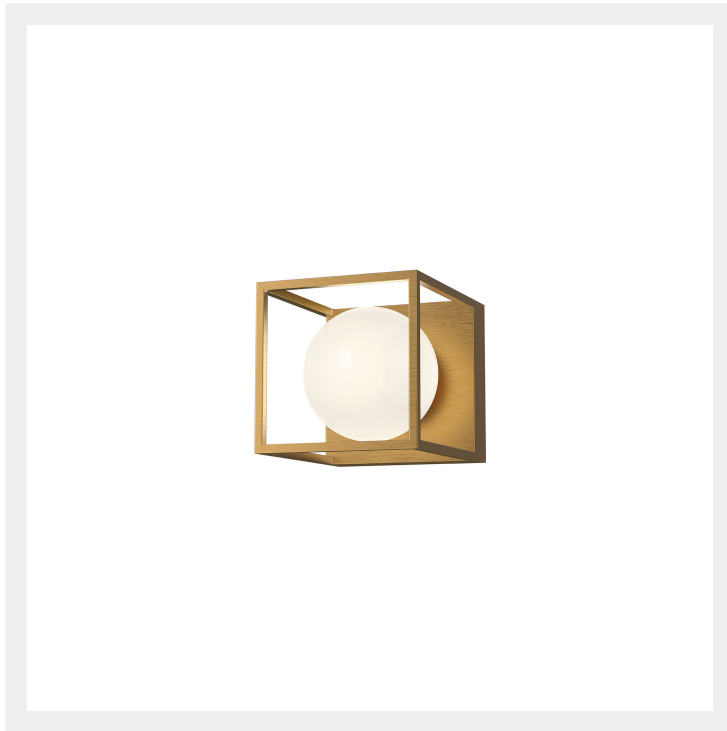

AMELIA VL519106

FIXTURE DIMENSIONS	W6-3/8" x H6-3/8" x E7-3/4"
HEIGHT FROM CENTER	3-1/8"
EXTENSION	7-3/4"
LAMP TYPE	E26
MAX WATTAGE	60W
BULB QTY	1
BULBS INCLUDED	No
VOLTAGE	120V
GLASS DETAILS	Opal Glass
MATERIAL	Glass; Steel;
INSTALL OPTIONS	Horizontal/Vertical; Wall;
LOCATION	Damp
BRAND	Alora Mood

[D - Diameter, L - Length, W - Width, H - Height, E - Extension]

AVAILABLE FINISHES:

VL519106AGOP
Aged Gold/Opal
Matte Glass

VL519106MBOP
Matte Black/Opal
Matte Glass

*For complete warranty terms, please visit: www.aloralighting.com/warranty