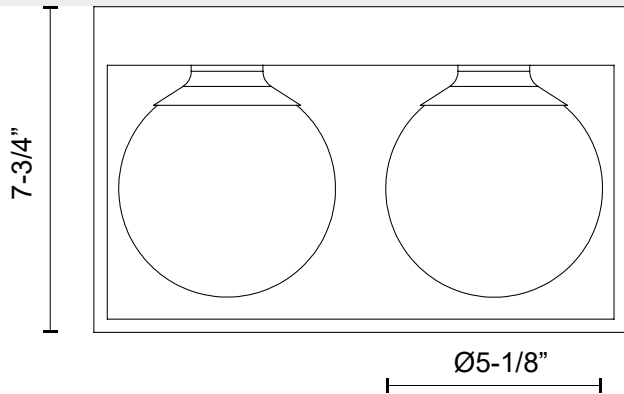

alora mood

P. 1.855.855.8926

CANADA: 19054 28TH Avenue Surrey - BC V3Z 6M3

USA: 3035 E. Lone Mountain Rd - Las Vegas, NV, 89081

AMELIA VL519213

FIXTURE DIMENSIONS	W12-5/8" x H6-3/8" x E7-3/4"
HEIGHT FROM CENTER	3-1/8"
EXTENSION	7-3/4"
LAMP TYPE	E26
MAX WATTAGE	60W
BULB QTY	2
BULBS INCLUDED	No
VOLTAGE	120V
GLASS DETAILS	Opal Glass
MATERIAL	Glass; Steel;
INSTALL OPTIONS	Horizontal/Vertical; Wall;
LOCATION	Damp
BRAND	Alora Mood

[D - Diameter, L - Length, W - Width, H - Height, E - Extension]

AVAILABLE FINISHES:

VL519213AGOP
Aged Gold/Opal
Matte Glass

VL519213MBOP
Matte Black/Opal
Matte Glass

*For complete warranty terms, please visit: www.aloralighting.com/warranty