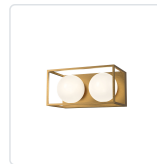

alora mood

P. 1.855.855.8926

CANADA: 19054 28TH Avenue Surrey - BC V3Z 6M3

USA: 3035 E. Lone Mountain Rd - Las Vegas, NV, 89081

AMELIA VL519213

FIXTURE DIMENSIONS	W12-5/8" x H6-3/8" x E7-3/4"
HEIGHT FROM CENTER	3-1/8"
EXTENSION	7-3/4"
LAMP TYPE	E26
MAX WATTAGE	60W
BULB QTY	2
BULBS INCLUDED	No
VOLTAGE	120V
GLASS DETAILS	Opal Glass
MATERIAL	Glass; Steel;
INSTALL OPTIONS	Horizontal/Vertical; Wall;
LOCATION	Damp
BRAND	Alora Mood

[D - Diameter, L - Length, W - Width, H - Height, E - Extension]

AVAILABLE FINISHES:

VL519213AGOP
Aged Gold/Opal
Matte Glass

VL519213MBOP
Matte Black/Opal
Matte Glass

*For complete warranty terms, please visit: www.aloralighting.com/warranty