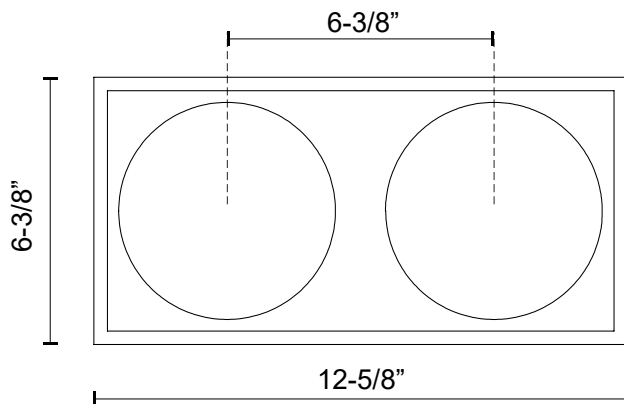

alora mood

P. 1.855.855.8926

CANADA: 19054 28TH Avenue Surrey - BC V3Z 6M3

USA: 3035 E. Lone Mountain Rd - Las Vegas, NV, 89081

AMELIA VL519213

FIXTURE DIMENSIONS	W12-5/8" x H6-3/8" x E7-3/4"
HEIGHT FROM CENTER	3-1/8"
EXTENSION	7-3/4"
LAMP TYPE	E26
MAX WATTAGE	60W
BULB QTY	2
BULBS INCLUDED	No
VOLTAGE	120V
GLASS DETAILS	Opal Glass
MATERIAL	Glass; Steel;
INSTALL OPTIONS	Horizontal/Vertical; Wall;
LOCATION	Damp
BRAND	Alora Mood

[D - Diameter, L - Length, W - Width, H - Height, E - Extension]

AVAILABLE FINISHES:

VL519213AGOP
Aged Gold/Opal
Matte Glass

VL519213MBOP
Matte Black/Opal
Matte Glass

*For complete warranty terms, please visit: www.aloralighting.com/warranty