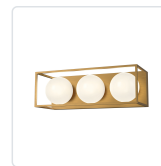

AMELIA VL519319

FIXTURE DIMENSIONS	W19" x H6-3/8" x E7-3/4"
HEIGHT FROM CENTER	3-1/8"
EXTENSION	7-3/4"
LAMP TYPE	E26
MAX WATTAGE	60W
BULB QTY	3
BULBS INCLUDED	No
VOLTAGE	120V
GLASS DETAILS	Opal Glass
MATERIAL	Glass; Steel;
INSTALL OPTIONS	Horizontal/Vertical; Wall;
LOCATION	Damp
BRAND	Alora Mood

[D - Diameter, L - Length, W - Width, H - Height, E - Extension]

AVAILABLE FINISHES:

VL519319MBOP
Matte Black/Opal
Matte Glass

VL519319AGOP
Aged Gold/Opal
Matte Glass

*For complete warranty terms, please visit: www.aloralighting.com/warranty