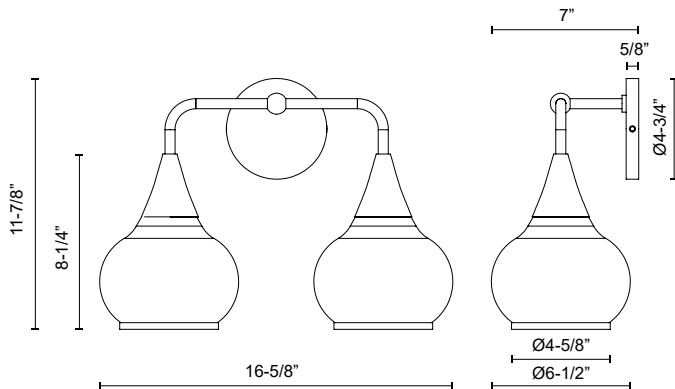

alora mood

P. 1.855.855.8926

CANADA: 19054 28TH Avenue Surrey - BC V3Z 6M3

USA: 3035 E. Lone Mountain Rd - Las Vegas, NV, 89081

HAZEL VL524217

FIXTURE DIMENSIONS	W16-5/8" x H11-7/8" x E7"
HEIGHT FROM CENTER	9-3/8"
EXTENSION	7"
LAMP TYPE	E26
MAX WATTAGE	60W
BULB QTY	2
BULBS INCLUDED	No
VOLTAGE	120V
GLASS DETAILS	Clear Glass or Opal Glass
MATERIAL	Aluminum; Glass; Steel;
INSTALL OPTIONS	Up/Down; Wall;
LOCATION	Damp
CANOPY DIMENSIONS	D4-3/4" x E5/8"
BRAND	Alora Mood

[D - Diameter, L - Length, W - Width, H - Height, E - Extension]

AVAILABLE FINISHES:

*For complete warranty terms, please visit: www.aloralighting.com/warranty

WWW.ALORAMOOD.COM

© 2022 KUZCO LIGHTING. ALL RIGHTS RESERVED.