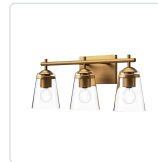

## ADDISON VL638221

FIXTURE DIMENSIONS	W21-7/8" x H8-3/8" x E6-1/2"
HEIGHT FROM CENTER	6-1/4"
EXTENSION	6-1/2"
LAMP TYPE	E26
MAX WATTAGE	60W
BULB QTY	3
BULBS INCLUDED	No
VOLTAGE	120V
GLASS DETAILS	Clear Glass
MATERIAL	Aluminum; Glass; Steel;
INSTALL OPTIONS	Up/Down; Wall;
LOCATION	Damp
CANOPY DIMENSIONS	W7-1/2" x H4-3/4" x E5/8"
BRAND	Alora Mood

### AVAILABLE FINISHES:

VL638221AGCL  
Aged Gold/Clear  
Glass

VL638221BNCL  
Brushed  
Nickel/Clear Glass

VL638221MBCL  
Clear Glass/Matte  
Black

\*For complete warranty terms, please visit: [www.aloralighting.com/warranty](http://www.aloralighting.com/warranty)