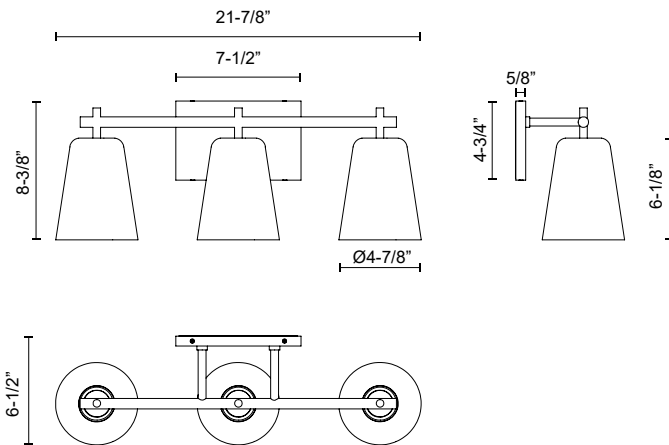

WWW.ALORAMOOD.COM

© 2022 KUZCO LIGHTING. ALL RIGHTS RESERVED.