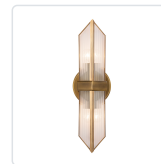

## CAIRO WV332815

FIXTURE DIMENSIONS	W3-3/8" x H15-1/8" x E4-1/8"
HEIGHT FROM CENTER	7-1/2"
EXTENSION	4-1/8"
LAMP TYPE	E26
MAX WATTAGE	60W
BULB QTY	2
BULBS INCLUDED	No
VOLTAGE	120V
GLASS DETAILS	Clear Ribbed Glass
MATERIAL	Steel
ILLUMINATION DIRECTION	Omni-directional
INSTALL OPTIONS	Wall Mount, Up or Down
LOCATION	Damp
CANOPY DIMENSIONS	D4-3/4" x E5/8"
BRAND	Alora

### AVAILABLE FINISHES:

WV332815UBCR  
Ribbed  
Glass/Urban  
Bronze

WV332815VBKR  
Ribbed  
Glass/Vintage  
Brass

\*For complete warranty terms, please visit: [www.aloralighting.com/warranty](http://www.aloralighting.com/warranty)