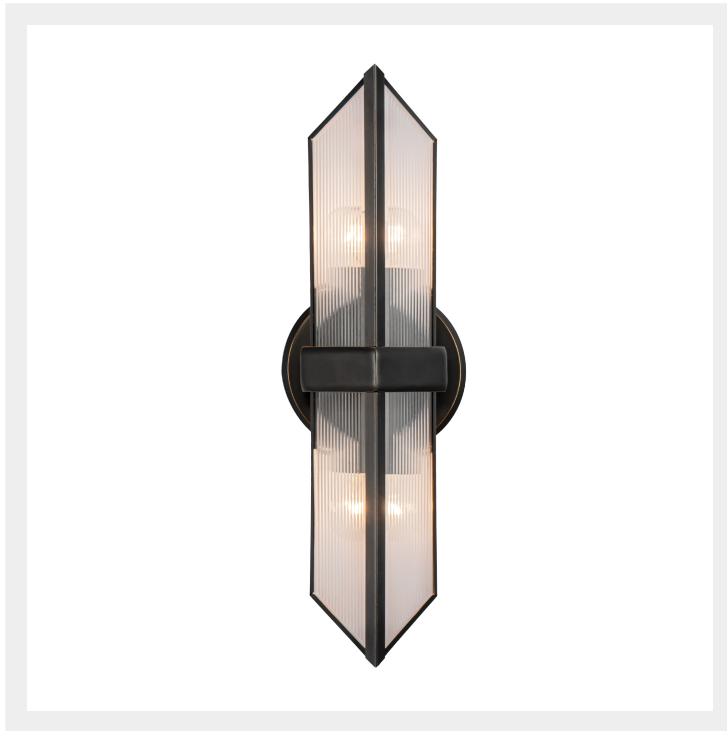

## CAIRO WV332815

FIXTURE DIMENSIONS	W3-3/8" x H15-1/8" x E4-1/8"
HEIGHT FROM CENTER	7-1/2"
EXTENSION	4-1/8"
LAMP TYPE	E26
MAX WATTAGE	60W
BULB QTY	2
BULBS INCLUDED	No
VOLTAGE	120V
GLASS DETAILS	Clear Ribbed Glass
MATERIAL	Steel
ILLUMINATION DIRECTION	Omni-directional
INSTALL OPTIONS	Wall Mount, Up or Down
LOCATION	Damp
CANOPY DIMENSIONS	D4-3/4" x E5/8"
BRAND	Alora

### AVAILABLE FINISHES:

WV332815UBCR  
Ribbed  
Glass/Urban  
Bronze

WV332815VBKR  
Ribbed  
Glass/Vintage  
Brass

\*For complete warranty terms, please visit: [www.aloralighting.com/warranty](http://www.aloralighting.com/warranty)