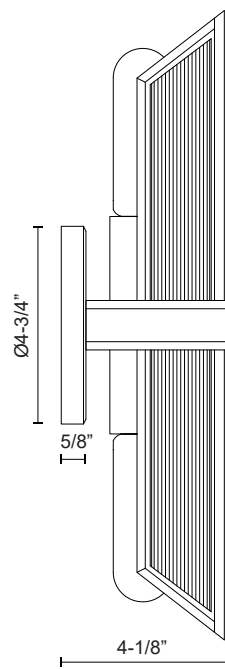

## CAIRO WV332815

FIXTURE DIMENSIONS	W3-3/8" x H15-1/8" x E4-1/8"
HEIGHT FROM CENTER	7-1/2"
EXTENSION	4-1/8"
LAMP TYPE	E26
MAX WATTAGE	60W
BULB QTY	2
BULBS INCLUDED	No
VOLTAGE	120V
GLASS DETAILS	Clear Ribbed Glass
MATERIAL	Steel
ILLUMINATION DIRECTION	Omni-directional
INSTALL OPTIONS	Wall Mount, Up or Down
LOCATION	Damp
CANOPY DIMENSIONS	D4-3/4" x E5/8"
BRAND	Alora

[ D - Diameter, L - Length, W - Width, H - Height, E - Extension ]

### AVAILABLE FINISHES:

WV332815UBCR  
Ribbed  
Glass/Urban  
Bronze

WV332815VBKR  
Ribbed  
Glass/Vintage  
Brass

\*For complete warranty terms, please visit: [www.aloralighting.com/warranty](http://www.aloralighting.com/warranty)