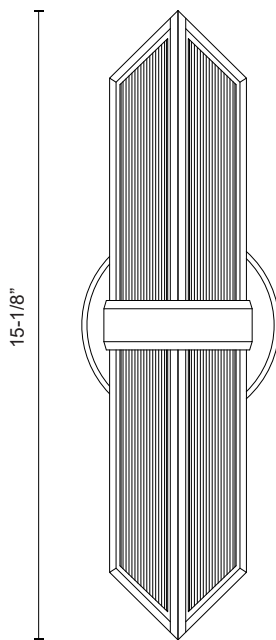

## CAIRO WV332815

FIXTURE DIMENSIONS	W3-3/8" x H15-1/8" x E4-1/8"
HEIGHT FROM CENTER	7-1/2"
EXTENSION	4-1/8"
LAMP TYPE	E26
MAX WATTAGE	60W
BULB QTY	2
BULBS INCLUDED	No
VOLTAGE	120V
GLASS DETAILS	Clear Ribbed Glass
MATERIAL	Steel
ILLUMINATION DIRECTION	Omni-directional
INSTALL OPTIONS	Wall Mount, Up or Down
LOCATION	Damp
CANOPY DIMENSIONS	D4-3/4" x E5/8"
BRAND	Alora

[ D - Diameter, L - Length, W - Width, H - Height, E - Extension ]

### AVAILABLE FINISHES:

WV332815UBCR  
Ribbed  
Glass/Urban  
Bronze

WV332815VBKR  
Ribbed  
Glass/Vintage  
Brass

\*For complete warranty terms, please visit: [www.aloralighting.com/warranty](http://www.aloralighting.com/warranty)