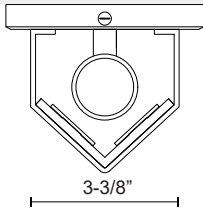

WWW.ALORALIGHTING.COM