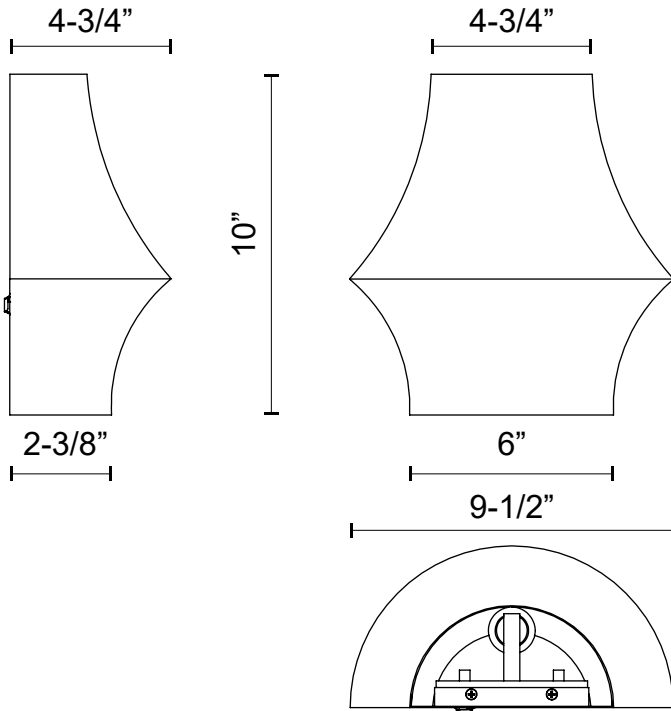

alora mood

P. 1.855.855.8926

CANADA: 19054 28TH Avenue Surrey - BC V3Z 6M3

USA: 3035 E. Lone Mountain Rd - Las Vegas, NV, 89081

EMIKO WV523210

FIXTURE DIMENSIONS	W9-1/2" x H10" x E4-3/4"
HEIGHT FROM CENTER	5-3/8"
EXTENSION	4-3/4"
LAMP TYPE	E12
MAX WATTAGE	60W
BULB QTY	1
BULBS INCLUDED	No
VOLTAGE	120V
MATERIAL	Aluminum; Steel;
INSTALL OPTIONS	Up/Down; Wall;
LOCATION	Damp
BRAND	Alora Mood

[D - Diameter, L - Length, W - Width, H - Height, E - Extension]

AVAILABLE FINISHES:

WV523210MB
Matte Black

WV523210BG
Brushed Gold

*For complete warranty terms, please visit: www.aloralighting.com/warranty