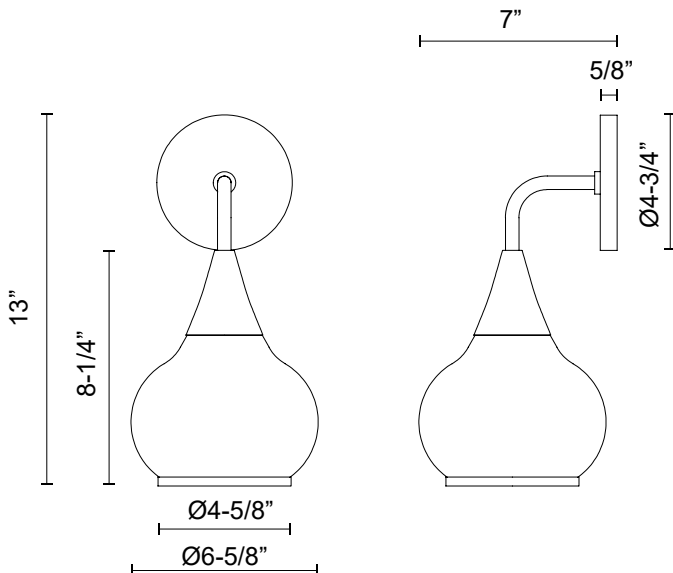

alora mood

P. 1.855.855.8926

CANADA: 19054 28TH Avenue Surrey - BC V3Z 6M3

USA: 3035 E. Lone Mountain Rd - Las Vegas, NV, 89081

HAZEL WV524006

FIXTURE DIMENSIONS	W6-5/8" x H13" x E7"
HEIGHT FROM CENTER	10-5/8"
EXTENSION	7"
LAMP TYPE	E26
MAX WATTAGE	60W
BULB QTY	1
BULBS INCLUDED	No
VOLTAGE	120V
GLASS DETAILS	Clear Glass or Opal Glass
MATERIAL	Aluminum; Glass; Steel;
INSTALL OPTIONS	Up/Down; Wall;
LOCATION	Damp
CANOPY DIMENSIONS	D4-3/4" x E5/8"
BRAND	Alora Mood

[D - Diameter, L - Length, W - Width, H - Height, E - Extension]

AVAILABLE FINISHES:

*For complete warranty terms, please visit: www.aloralighting.com/warranty

WWW.ALORAMOOD.COM

© 2022 KUZCO LIGHTING. ALL RIGHTS RESERVED.